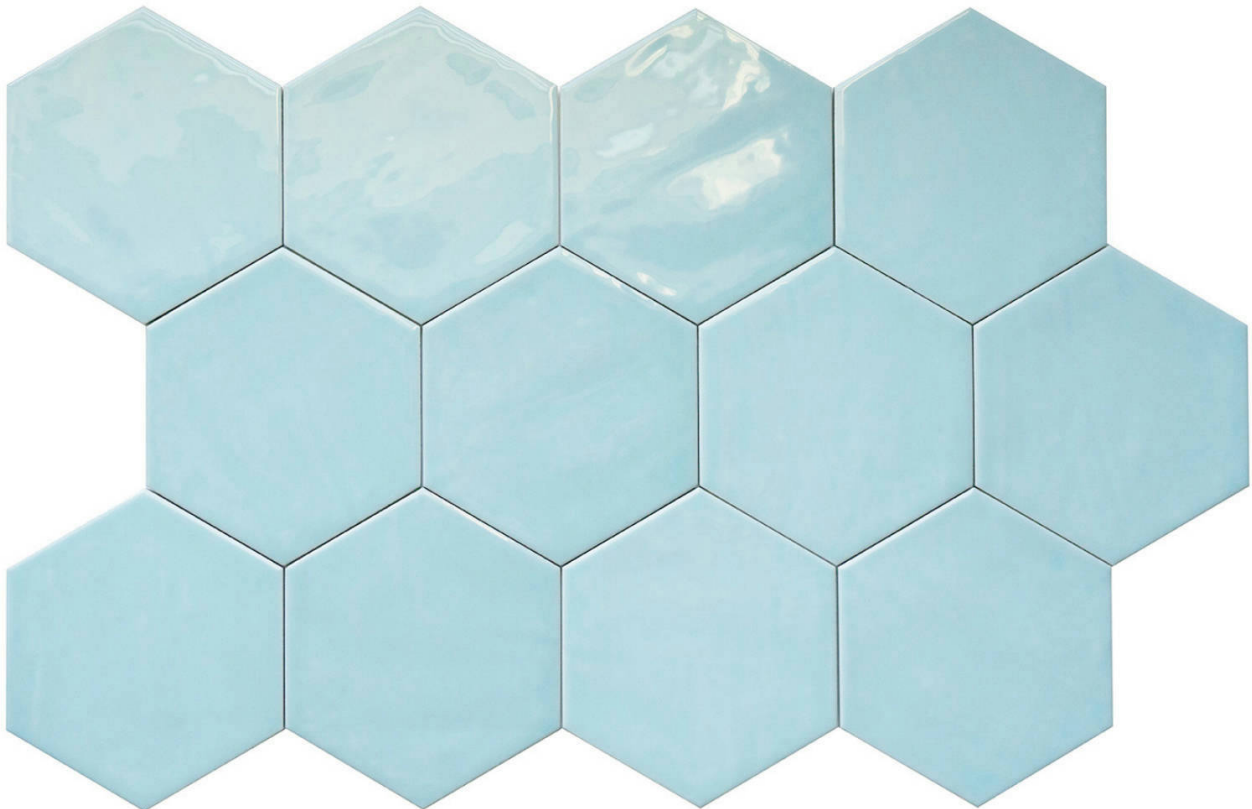

PRODUCT
RONDA 5.5X6.3" BLUE HEXAGON

Tile | 5.5"x6.3" | Porcelain

TECHNICAL DATA

CODE: QURN-BL-1
NAME: Ronda 5.5X6.3" Blue Hexagon
SERIES: Ronda
SIZE: 5.5"x6.3"
FINISH: Gloss
LOOK: Hand-crafted
FAMILY: Tile
FROST RESISTANCE: Yes
PEI: 3
SHADE VARIATION: V1
STYLE: Traditional
SUITABLE FOR: Backsplash|Indoor|Outdoor|Pool|Shower
TYPOLOGY: Porcelain
TYPE OF PIECE: Field Tile
USE: Floor and Wall