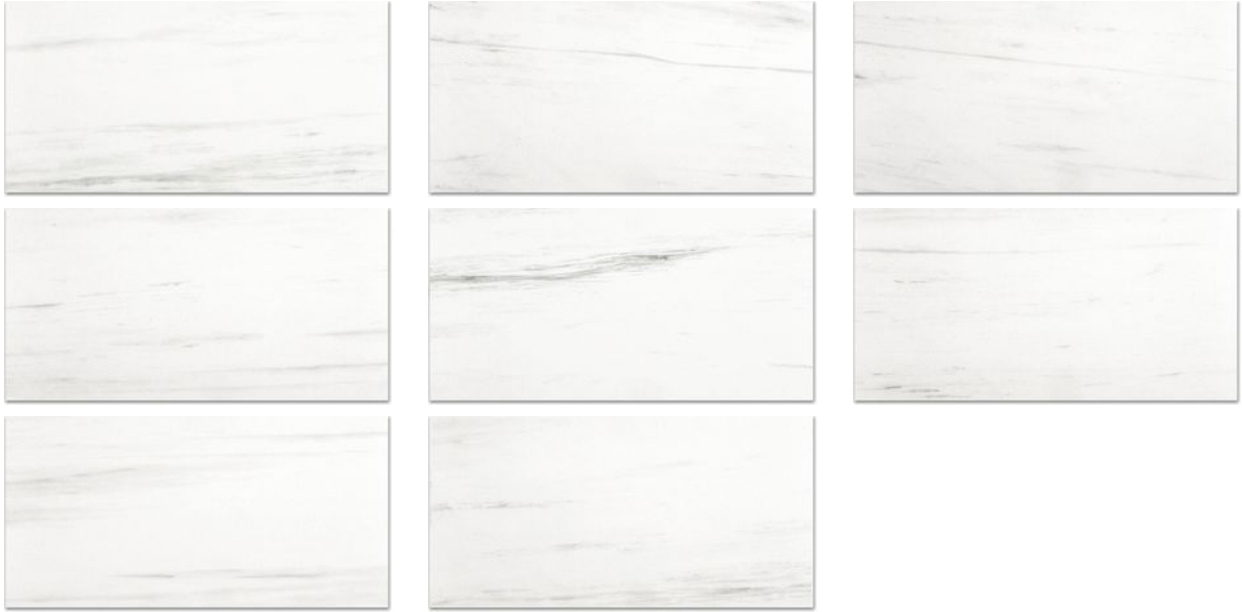

PRODUCT
POLISHED DEVOTION 12X24

Tile | 12"x24" | Porcelain

GRAPHIC VARIETY

TECHNICAL DATA

CODE: QUAD-DE-2PN
NAME: Polished Devotion 12X24
SERIES: Ardor
SIZE: 12"x24"
FINISH: Polished
LOOK: Marble Look
EDGE: Rectified
FAMILY: Tile
FROST RESISTANCE: Yes
STYLE: Contemporary
SUITABLE FOR: Indoor
TYPOLOGY: Porcelain
TYPE OF PIECE: Field Tile
USE: Floor and Wall