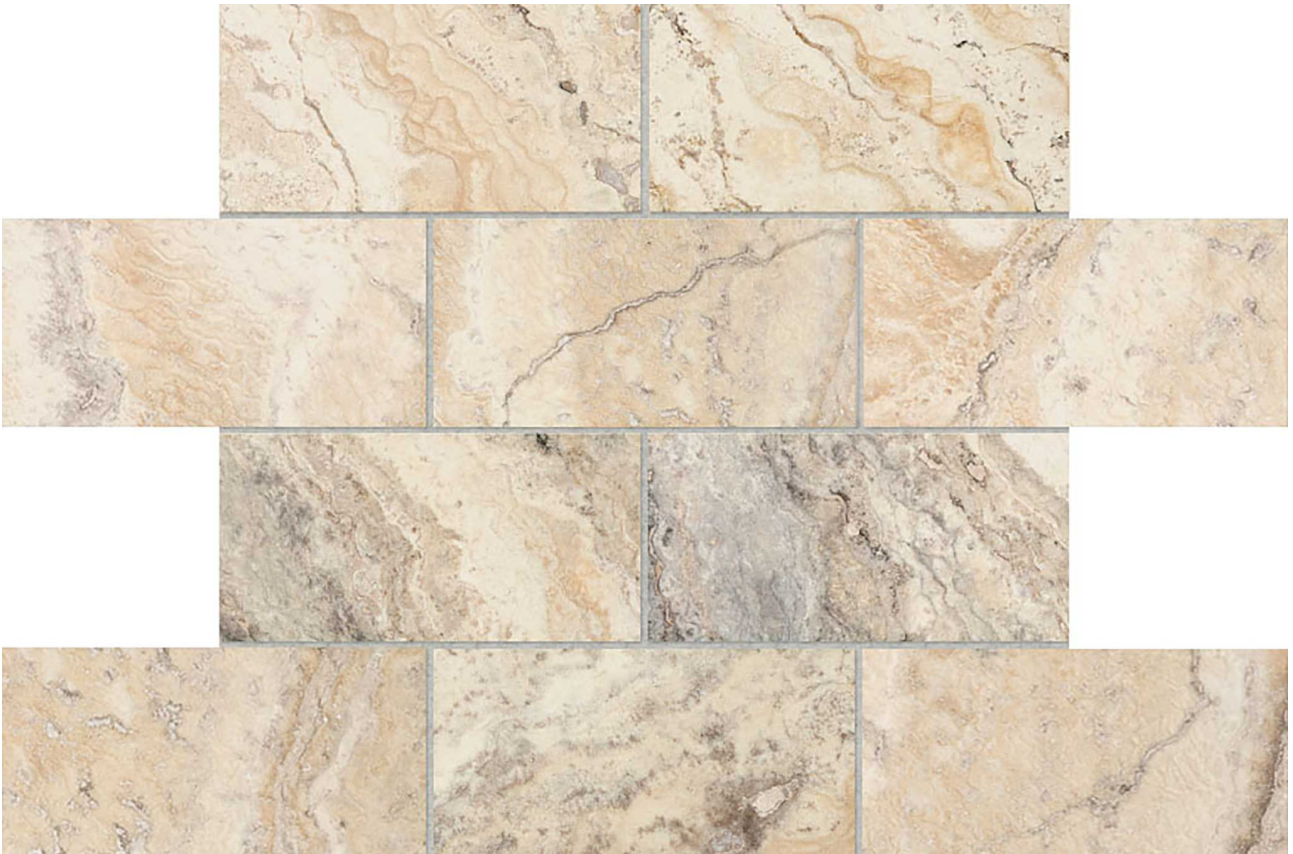

---

**PRODUCT**  
**PICASSO 3X6**

---

Stone | 12"x12" | Travertine

**TECHNICAL DATA**

CODE: AS5000-01480

NAME: Picasso 3x6

SERIES: Picasso

SIZE: 12"x12"

FINISH: Filled & Honed

FAMILY: Stone

MOSAIC CHIP SIZE: 3"x6"

SUITABLE FOR: Indoor|Shower

TPOLOGY: Travertine

TYPE OF PIECE: Mosaic

USE: Floor and Wall