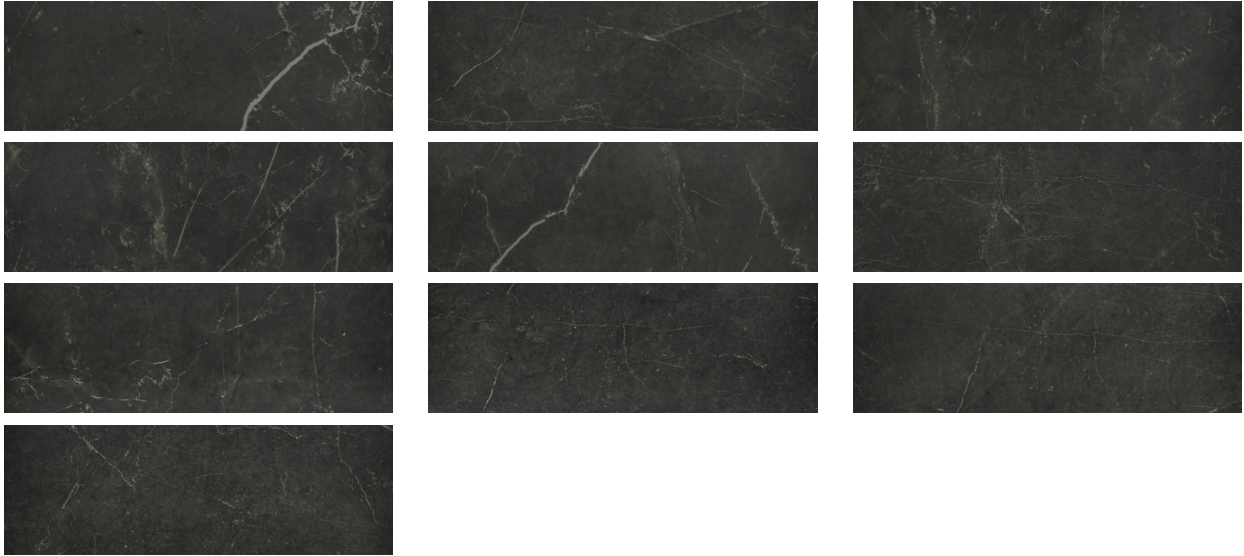

---

**PRODUCT**  
**TIVOLI NERO POLISHED 4X12**

---

Tile | 4"x12" | Glazed Porcelain

GRAPHIC VARIETY

**TECHNICAL DATA**

CODE: QULX-TI-1PN  
NAME: Tivoli Nero Polished 4X12  
SERIES: Luxury  
SIZE: 4"x12"  
FINISH: Polished  
LOOK: Marble Look  
EDGE: Rectified  
FAMILY: Tile  
FROST RESISTANCE: Yes  
PEI: 4  
STYLE: Contemporary  
SUITABLE FOR: Backsplash|Indoor|Shower  
TYPOLOGY: Glazed Porcelain  
TYPE OF PIECE: Field Tile  
USE: Floor and Wall