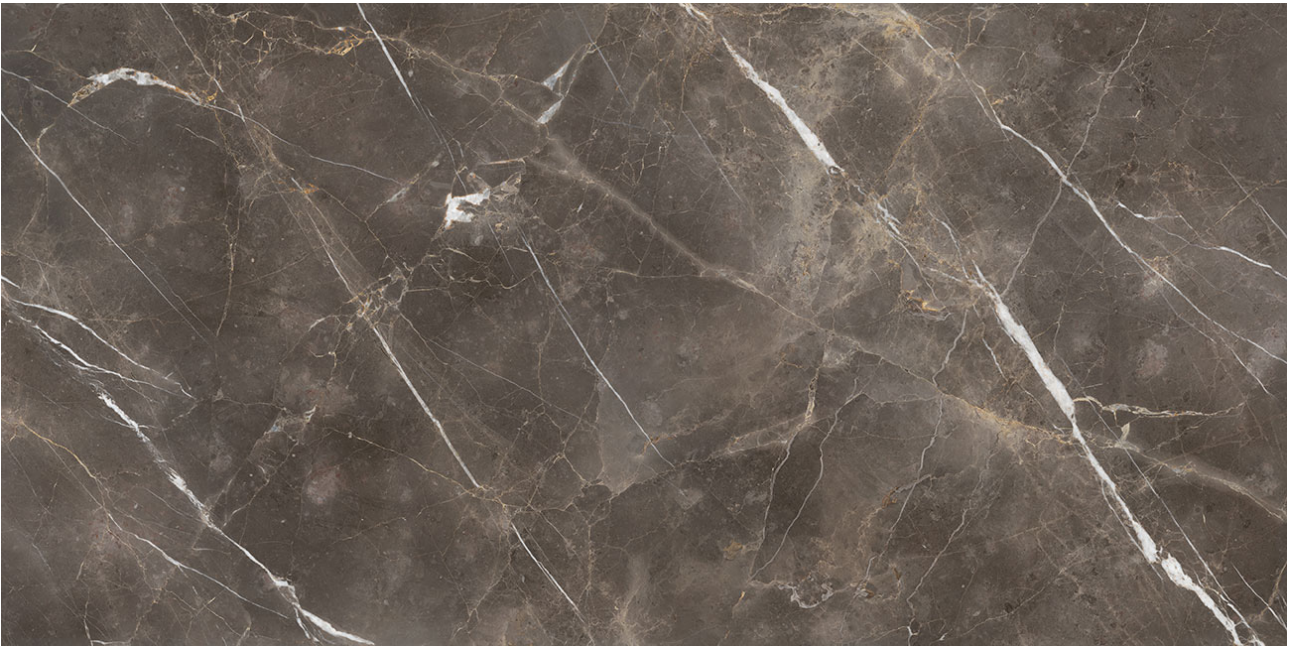

PRODUCT
ROYAL STONEWORKS 63X126 REGAL BROWN MARBLE
POLISHED

Tile | 63"x126" | Sintered Slab

TECHNICAL DATA

CODE: QUSW-RM-1P

NAME: Royal Stoneworks 63X126 Regal Brown Marble Polished

SERIES: Royal Stoneworks

SIZE: 63"x126"

FINISH: Polished

LOOK: Stone Look

EDGE: Rectified

FAMILY: Tile

FROST RESISTANCE: Yes

SHADE VARIATION: V3

STYLE: Contemporary

SUITABLE FOR: Indoor|Shower

TPOLOGY: Sintered Slab

TYPE OF PIECE: Field Tile

USE: Floor and Wall

NOTES: This product is special order and cannot be cancelled, returned, or refunded.

PACKING

Size	Product type	BOX			PALLET		
		pcs	sqft	lb	boxes	sqft	lb
63"x126"	Field Tile	1	55.11		1		