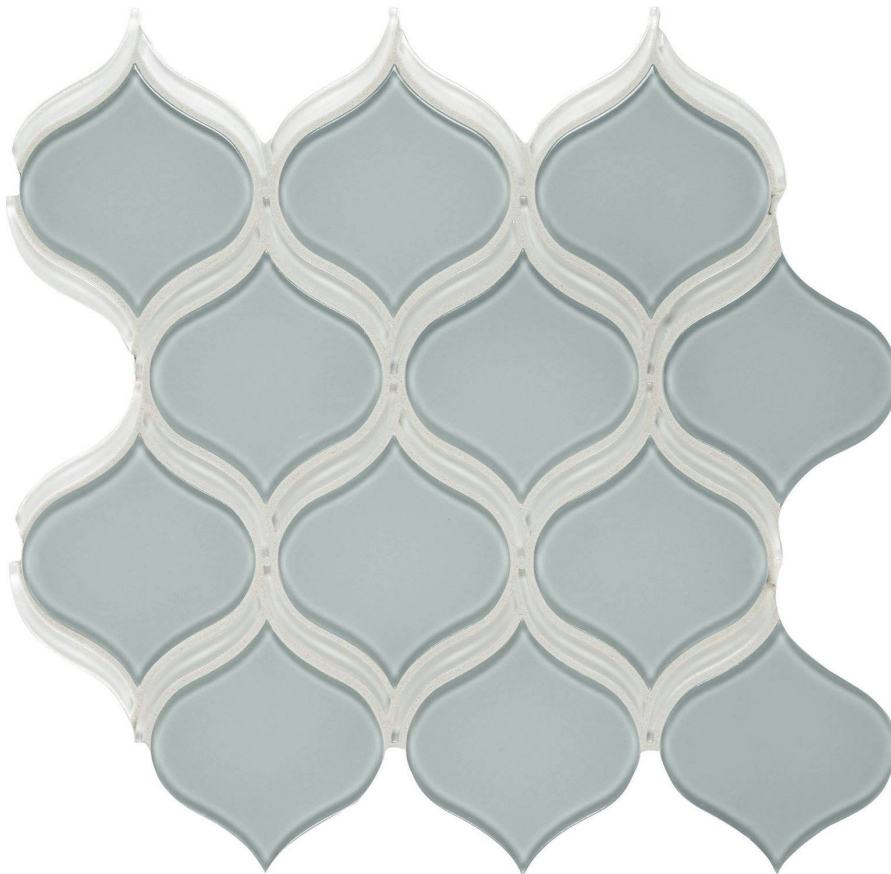

PRODUCT
CLOUD ARABESQUE MOSAIC

Mosaic and Decorative Tile | 11"x12" |

TECHNICAL DATA

CODE: AC35-140
NAME: Cloud Arabesque Mosaic
SERIES: Bliss Element
SIZE: 11"x12"
FINISH: Gloss
LOOK: Glass
FAMILY: Mosaic and Decorative Tile
MOSAIC CHIP SIZE: Mesh-Mounted
STYLE: Classic
SUITABLE FOR: Indoor|Outdoor
TYPE OF PIECE: Mosaic
USE: Wall only