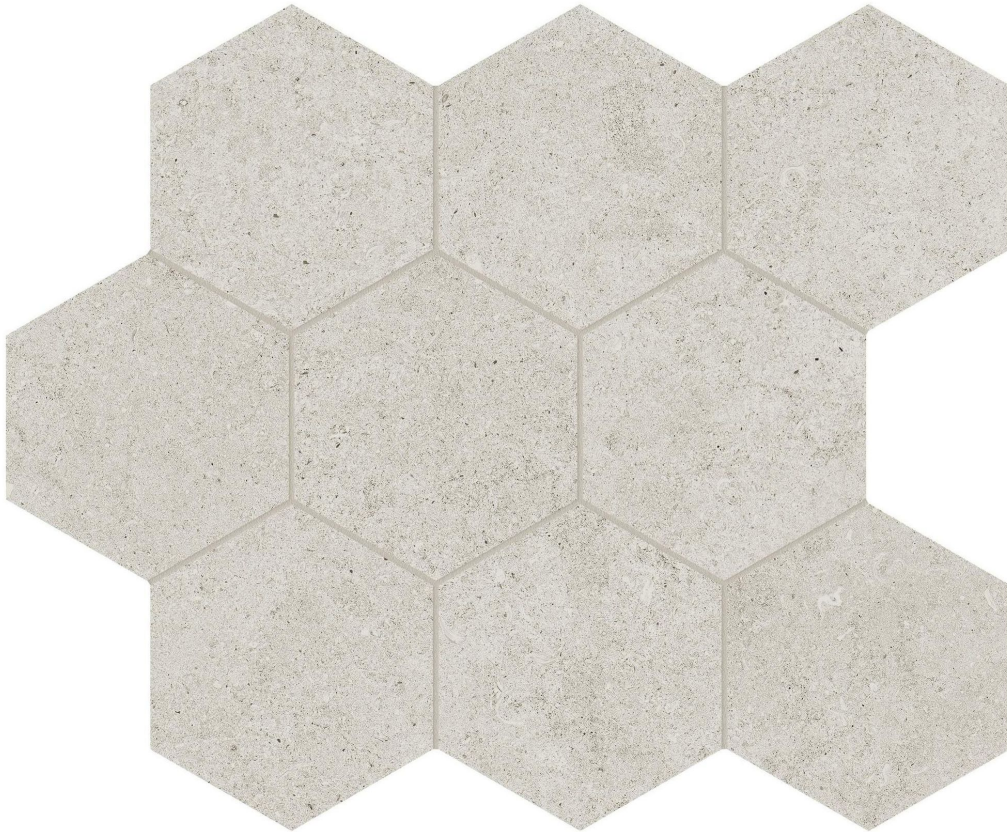

PRODUCT
LITHOFORM 4\" HEX CROSSCUT COAST

Tile | 10.5"x12" | Porcelain

TECHNICAL DATA

CODE: AC8510-00320

NAME: Lithoform 4" Hex Crosscut Coast

SERIES: Lithoform

SIZE: 10.5"x12"

FINISH: Organic Matte

LOOK: Stone Look

EDGE: Rectified

FAMILY: Tile

STYLE: Contemporary

SUITABLE FOR: Indoor| Outdoor

TPOLOGY: Porcelain

TYPE OF PIECE: Mosaic

USE: Floor and Wall