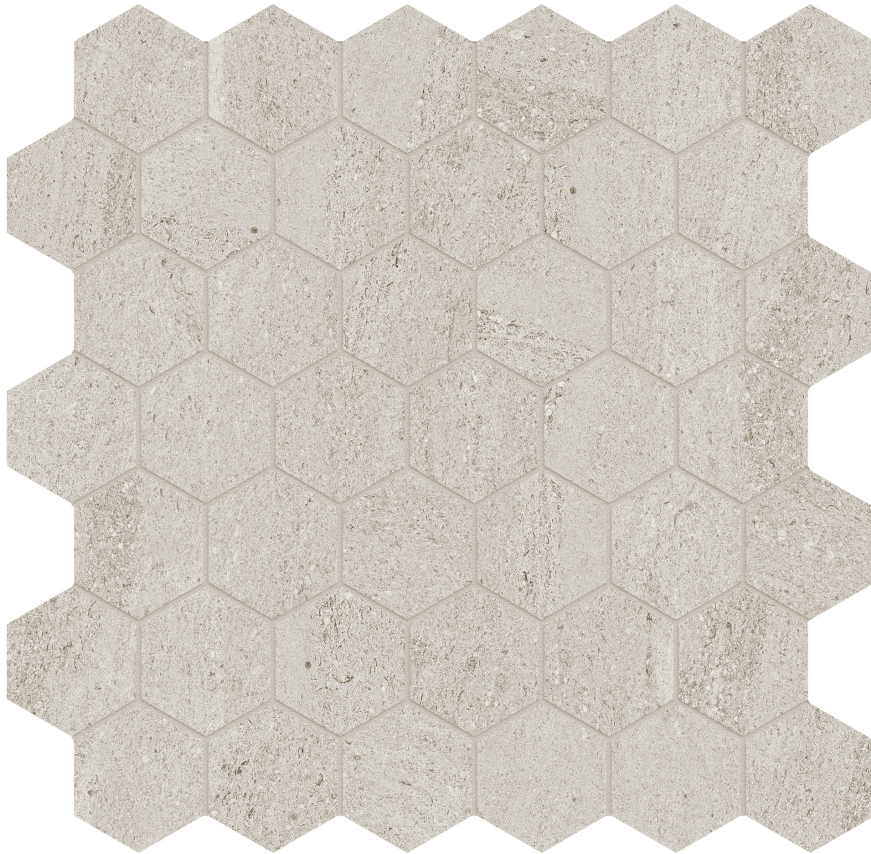

---

**PRODUCT**  
**LITHOFORM 2\"/>Hexagonal tiles arranged in a honeycomb pattern. The tiles are light beige with a subtle, natural stone-like veining pattern. The overall appearance is clean and modern.**

---

Tile | 12"x12" | Porcelain

**TECHNICAL DATA**

CODE: AC8510-00360

NAME: Lithoform 2" Hex Veincut Coast

SERIES: Lithoform

SIZE: 12"x12"

FINISH: Organic Matte

LOOK: Stone Look

EDGE: Rectified

FAMILY: Tile

STYLE: Contemporary

SUITABLE FOR: Indoor| Outdoor

TYPOLOGY: Porcelain

TYPE OF PIECE: Mosaic

USE: Floor and Wall