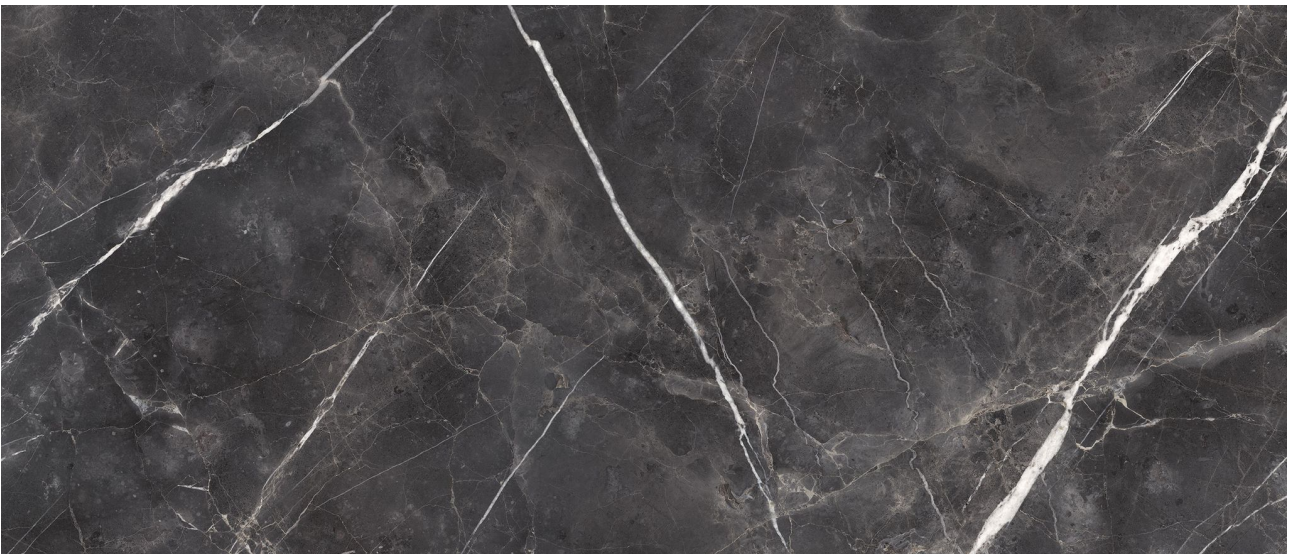

PRODUCT
ROYAL STONWORKS 48X110 TUSCAN FORGE VEIN
POLISHED

Tile | 48"x110" | Sintered Slab

TECHNICAL DATA

CODE: QUSW-TF-2P

NAME: Royal Stoneworks 48X110 Tuscan Forge Vein Polished

SERIES: Royal Stoneworks

SIZE: 48"x110"

FINISH: Polished

LOOK: Stone Look

EDGE: Rectified

FAMILY: Tile

FROST RESISTANCE: Yes

SHADE VARIATION: V3

STYLE: Contemporary

SUITABLE FOR: Indoor|Shower