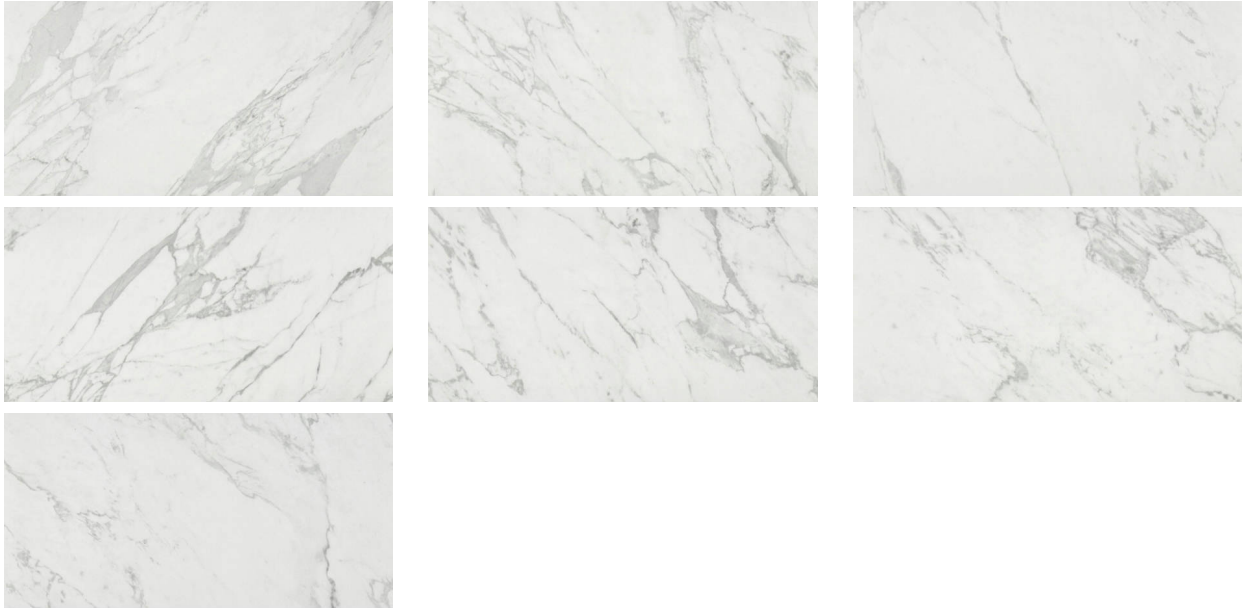

---

**PRODUCT**  
**MILANO STATUARIO POLISHED 12X24**

---

Tile | 12"x24" | Glazed Porcelain

GRAPHIC VARIETY

**TECHNICAL DATA**

CODE: QULX-MI-2PN  
NAME: Milano Statuario Polished 12X24  
SERIES: Luxury  
SIZE: 12"x24"  
FINISH: Polished  
LOOK: Marble Look  
EDGE: Rectified  
FAMILY: Tile  
FROST RESISTANCE: Yes  
PEI: 4  
STYLE: Contemporary  
SUITABLE FOR: Indoor|Shower  
TYPOLOGY: Glazed Porcelain  
TYPE OF PIECE: Field Tile  
USE: Floor and Wall