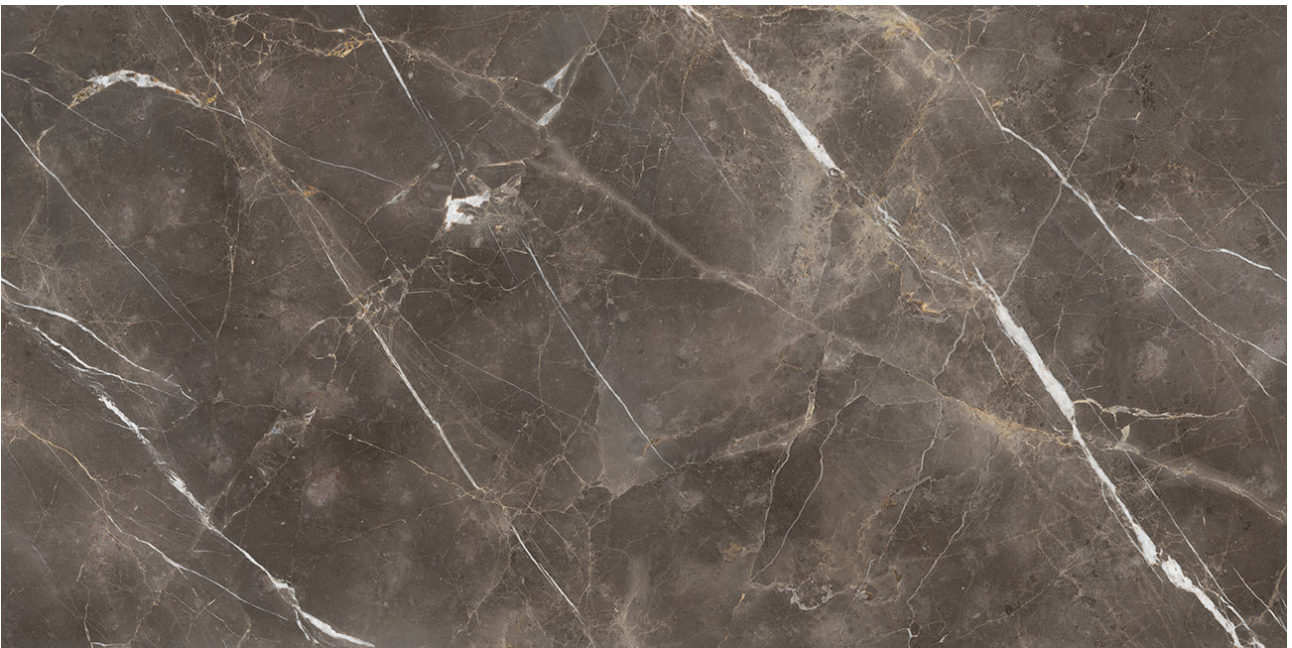

PRODUCT
ROYAL STONWORKS 63X126 REGAL BROWN MARBLE
HONED

Tile | 63"x126" | Sintered Slab

TECHNICAL DATA

CODE: QUSW-RM-1H

NAME: Royal Stoneworks 63X126 Regal Brown Marble Honed

SERIES: Royal Stoneworks

SIZE: 63"x126"

FINISH: Honed

LOOK: Stone Look

EDGE: Rectified

FAMILY: Tile

FROST RESISTANCE: Yes

SHADE VARIATION: V3

STYLE: Contemporary

SUITABLE FOR: Indoor|Shower

TPOLOGY: Sintered Slab

TYPE OF PIECE: Field Tile

USE: Floor and Wall

NOTES: This product is special order and cannot be cancelled, returned, or refunded.

PACKING

Size	Product type	BOX			PALLET		
		pcs	sqft	lb	boxes	sqft	lb
63"x126"	Field Tile	1	55.11		1		