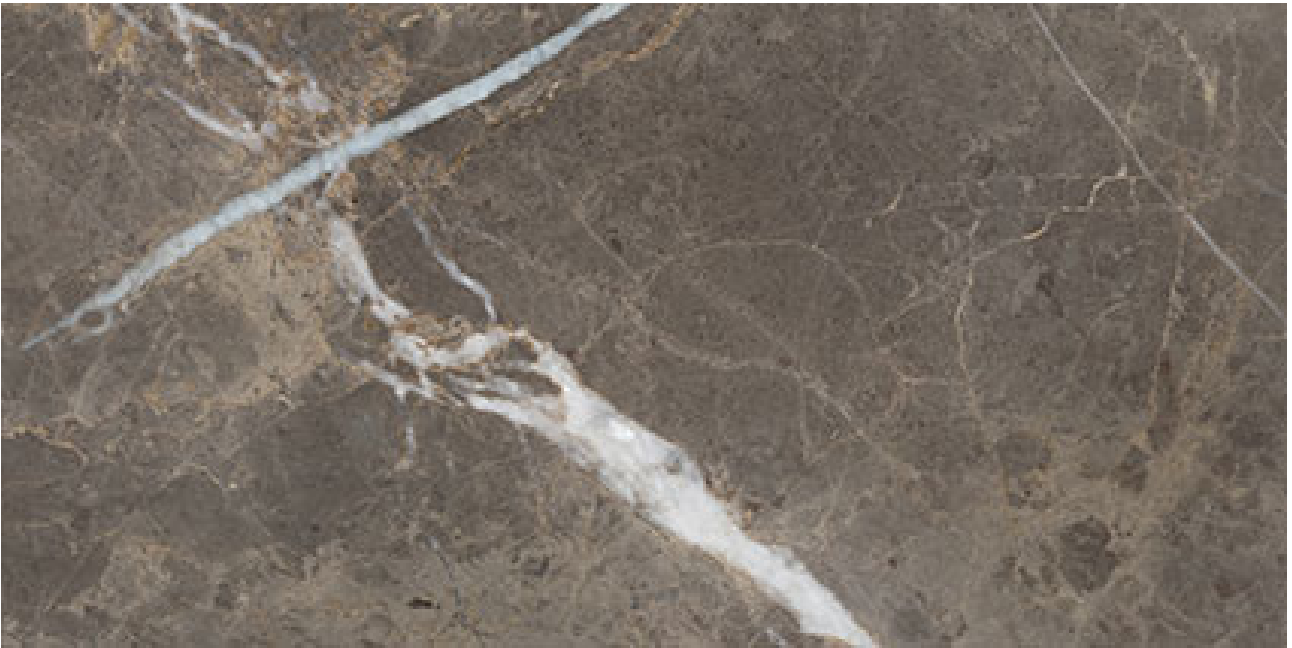

PRODUCT
ROYAL STONEWORKS 12X24 REGAL BROWN MARBLE
HONED

Tile | 12"x24" | Porcelain

TECHNICAL DATA

CODE: QUSW-RM-5H

NAME: Royal Stoneworks 12X24 Regal Brown Marble Honed

SERIES: Royal Stoneworks

SIZE: 12"x24"

FINISH: Honed

LOOK: Stone Look

EDGE: Rectified

FAMILY: Tile

FROST RESISTANCE: Yes

SHADE VARIATION: V3

STYLE: Contemporary

SUITABLE FOR: Indoor|Shower

TPOLOGY: Porcelain

TYPE OF PIECE: Field Tile

USE: Floor and Wall

NOTES: This product is special order and cannot be cancelled, returned, or refunded.

PACKING

Size	Product type	BOX			PALLET		
		pcs	sqft	lb	boxes	sqft	lb
12"x24"	Field Tile	6	11.52		48		