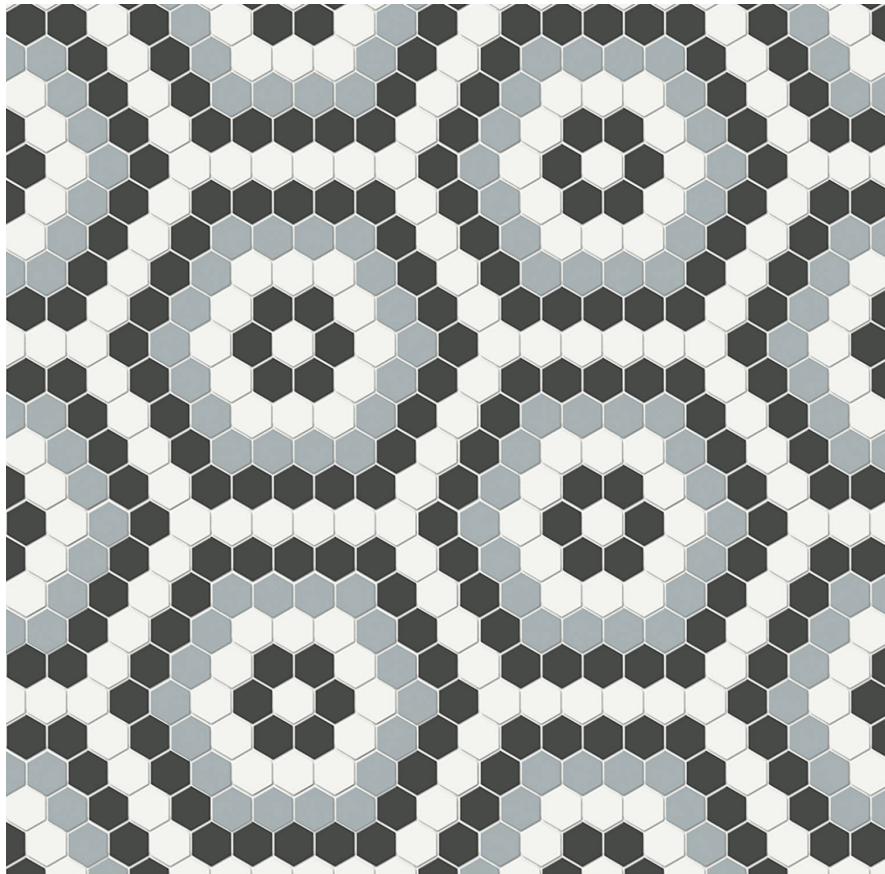

PRODUCT

DAWN BLEND MATTE HEXAGON PATTERN MOSAIC

Tile | 8.31"x14.45" | Porcelain

TECHNICAL DATA

CODE: QUTR-DA-M22M
NAME: Dawn Blend Matte Hexagon Pattern Mosaic
SERIES: Traditions
SIZE: 8.31"x14.45"
FINISH: Matt
LOOK: Mono-Color
FAMILY: Tile
FROST RESISTANCE: Yes
MOSAIC CHIP SIZE: Mesh-Mounted
STYLE: Classic
SUITABLE FOR: Backsplash,Indoor
TYPOLOGY: Porcelain
TYPE OF PIECE: Mosaic
USE: Floor and Wall