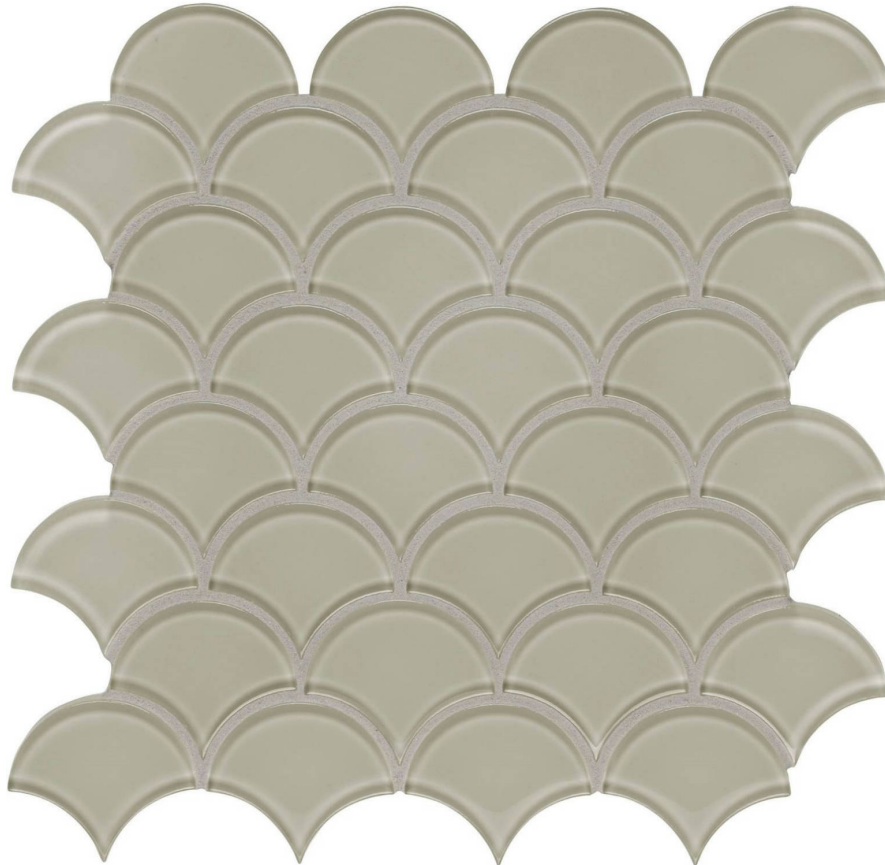

---

**PRODUCT**  
**EARTH SCALLOP MOSAIC**

---

Mosaic and Decorative Tile | 12"x12" |

**TECHNICAL DATA**

CODE: AC35-109  
NAME: Earth Scallop Mosaic  
SERIES: Bliss Element  
SIZE: 12"x12"  
FINISH: Gloss  
LOOK: Glass  
FAMILY: Mosaic and Decorative Tile  
MOSAIC CHIP SIZE: Mesh-Mounted  
STYLE: Classic  
SUITABLE FOR: Indoor|Outdoor  
TYPE OF PIECE: Mosaic  
USE: Wall only