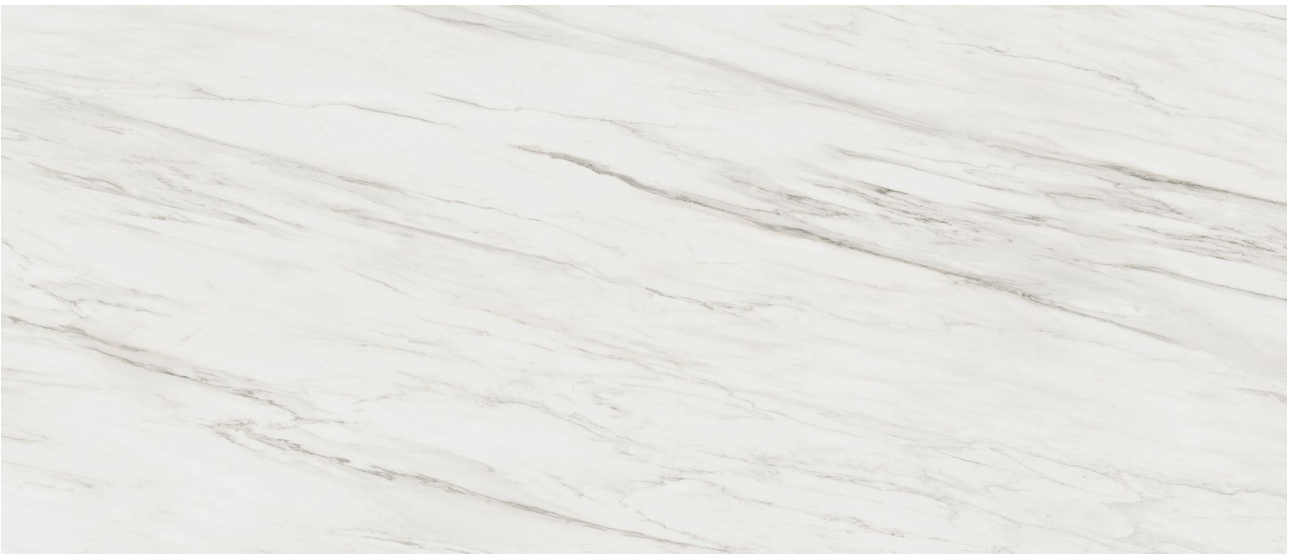

PRODUCT
ROYAL STONEWORKS 48X110 ITALIAN CREAM VEIN
HONED

Tile | 48"x110" | Sintered Slab

ROOM SCENES

TECHNICAL DATA

CODE: QUSW-IC-2H

NAME: Royal Stoneworks 48X110 Italian Cream Vein Honed

SERIES: Royal Stoneworks

SIZE: 48"x110"

FINISH: Honed

LOOK: Stone Look

EDGE: Rectified

FAMILY: Tile

FROST RESISTANCE: Yes

STYLE: Contemporary

SUITABLE FOR: Indoor|Shower