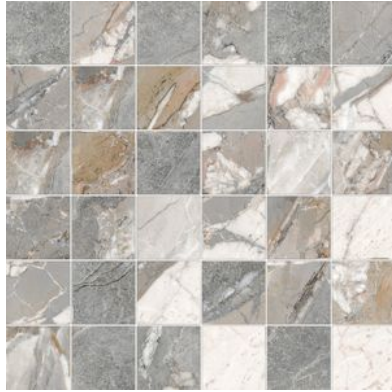

PRODUCT
DYNASTY GREY 2X2 MOSAIC

Tile | 12"x12" | Porcelain

GRAPHIC VARIETY

TECHNICAL DATA

CODE: QUDY-GR-M1
NAME: Dynasty Grey 2X2 Mosaic
SERIES: Dynasty
SIZE: 12"x12"
FINISH: Matt
LOOK: Marble Look
BREAKING STRENGTH (APH): min. 35 N/mm²
CHEMICAL RESISTANCE (APH): Not Affected
FAMILY: Tile
FROST RESISTANCE: Yes
MOSAIC CHIP SIZE: 2"X2"
PEI: 4
SHADE VARIATION: V4
STAIN RESISTANCE (APH): Not Affected
STYLE: Traditional
SUITABLE FOR: Indoor, Outdoor, Pool, Backsplash, Shower
TYPOLOGY: Porcelain
THICKNESS (APH): 8.5 Mm
TYPE OF PIECE: Mosaic
USE: Floor and Wall