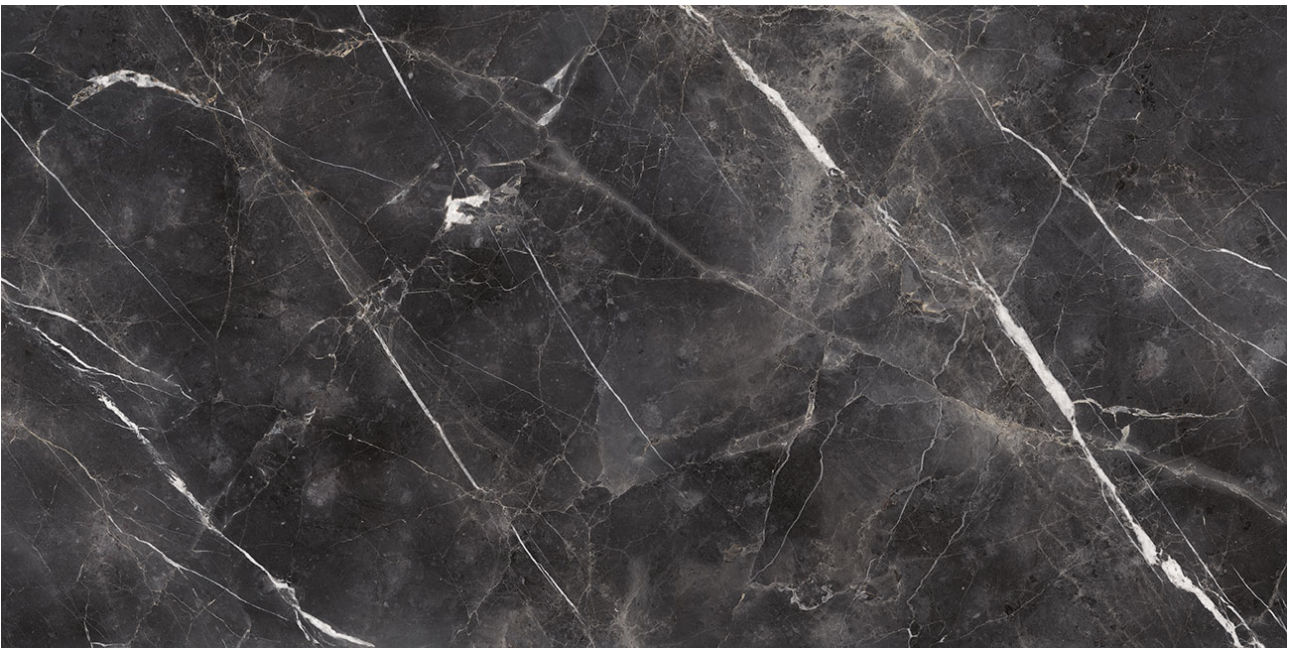

---

**PRODUCT**  
**ROYAL STONWORKS 63X126 TUSCAN FORGE VEIN**  
**HONED**

---

Tile | 63"x126" | Sintered Slab

**TECHNICAL DATA**

CODE: QUSW-TF-1H

NAME: Royal Stoneworks 63X126 Tuscan Forge Vein Honed

SERIES: Royal Stoneworks

SIZE: 63"x126"

FINISH: Honed

LOOK: Stone Look

EDGE: Rectified

FAMILY: Tile

FROST RESISTANCE: Yes

SHADE VARIATION: V3

STYLE: Contemporary

SUITABLE FOR: Indoor|Shower

TPOLOGY: Sintered Slab

TYPE OF PIECE: Field Tile

USE: Floor and Wall

NOTES: This product is special order and cannot be cancelled, returned, or refunded.

**PACKING**

Size	Product type	BOX			PALLET		
		pcs	sqft	lb	boxes	sqft	lb
63"x126"	Field Tile	1	55.11		40		