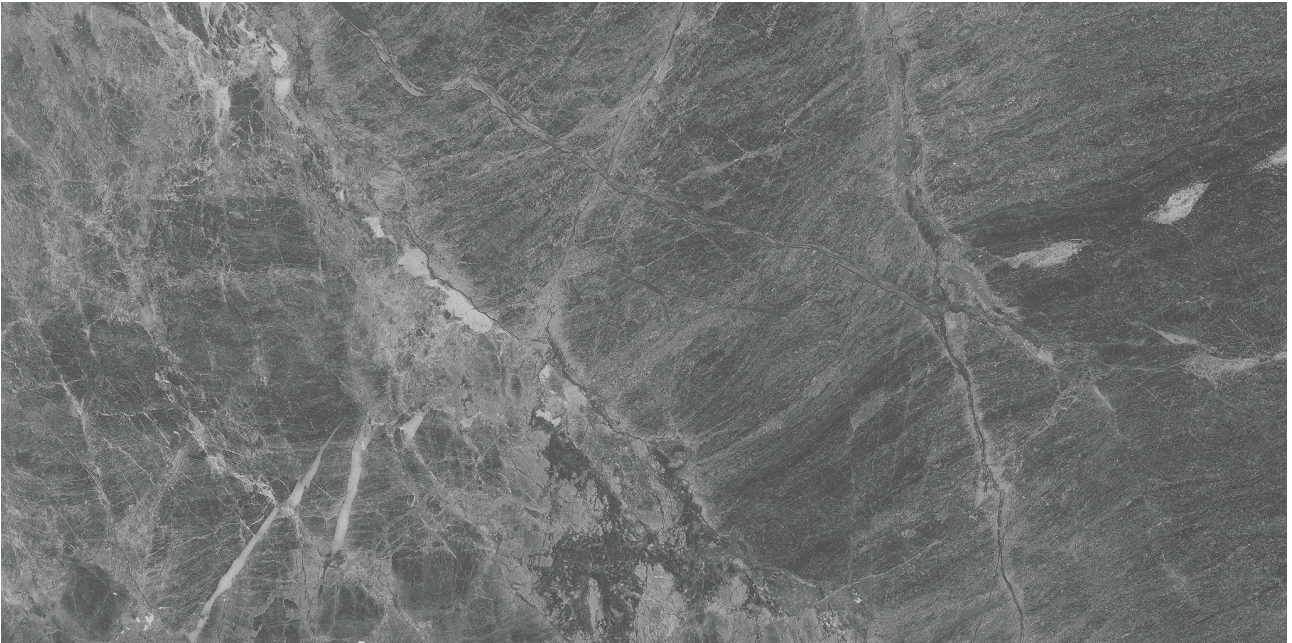

---

**PRODUCT**  
**GEMMA MYSTIQUE 12X24**

---

Stone | 12"x24" | Marble

**TECHNICAL DATA**

CODE: AS5000-05790  
NAME: Gemma Mystique 12x24  
SERIES: Gemma Mystique  
SIZE: 12"x24"  
FINISH: Brushed  
EDGE: Straight Edge  
FAMILY: Stone  
SUITABLE FOR: Indoor|Shower  
TYPOLOGY: Marble  
TYPE OF PIECE: Field Tile  
USE: Floor and Wall