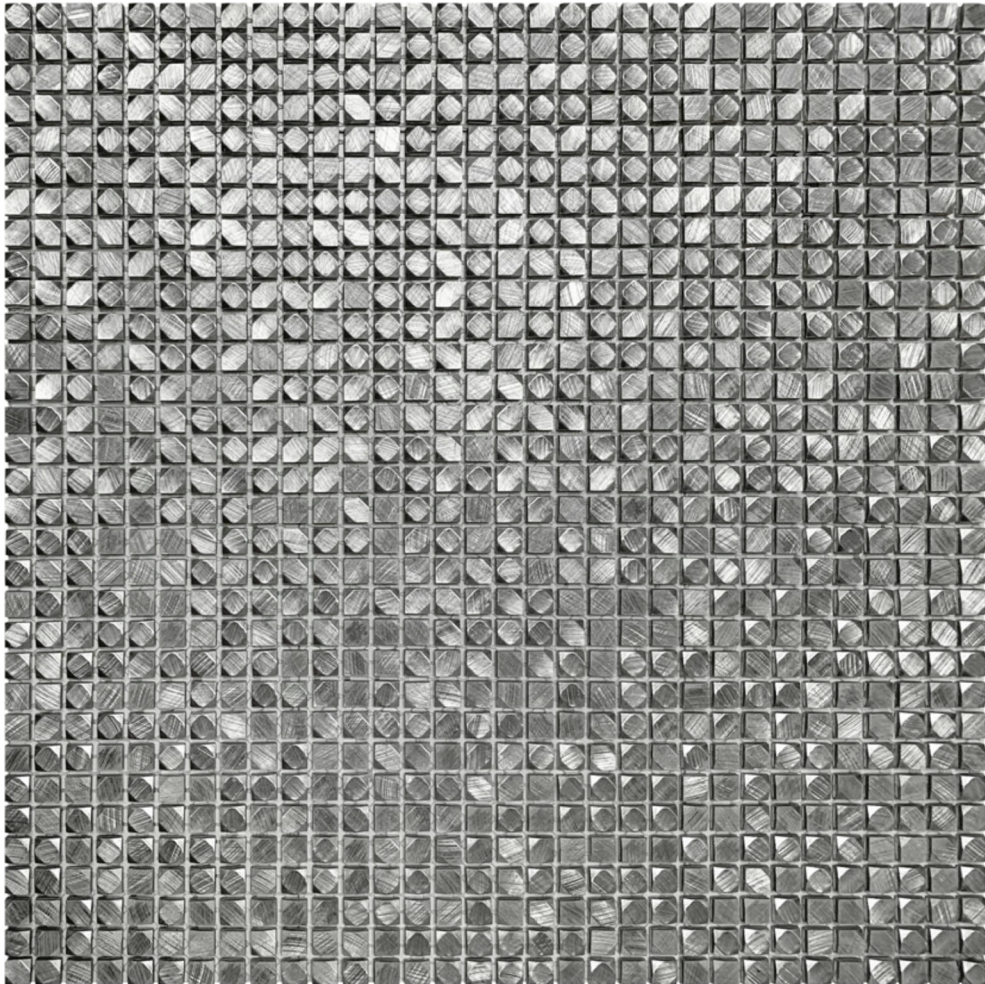

# MINI HEXAGON SILVER ALUMINUM MOSAIC

---

Mosaic and Decorative Tile | 12"x12" | Metal

## TECHNICAL DATA

CODE: RVCHAWM023  
NAME: Mini Hexagon Silver Aluminum Mosaic  
SERIES: Chelsea Collection  
SIZE: 12"x12"  
LOOK: Multi-Look Mosaics  
SUITABLE FOR: Backsplash, Indoor  
TYPOLOGY: Metal  
TYPE OF PIECE: Mosaic  
USE: Wall only  
FAMILY: Mosaic and Decorative Tile  
MOSAIC SHAPE: Hexagon