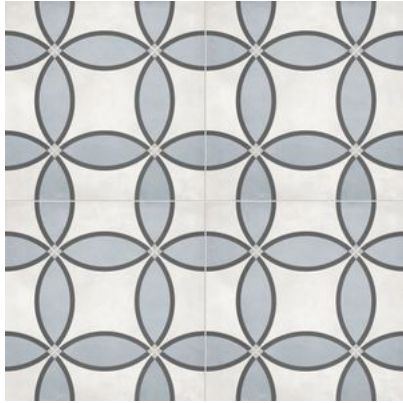

THE TILE
AND STONE
CENTER

SERIES FORM AC

Concrete | Patterned Tiles | | Pressed Glazed Porcelain

Industrial vibes and encaustic patterns for every design objective.

PRODUCTS

Form 8x8 Tide Zenith
8"x8" | Pressed Glazed Porcelain

Form 8x8 Sand Diamond
8"x8" | Pressed Glazed Porcelain

Form 8x8 Monochrome Geo
8"x8" | Pressed Glazed Porcelain

Form 8x8 Monochrome Lotus
8"x8" | Pressed Glazed Porcelain

Form 8x8 Monochrome Stellar
8"x8" | Pressed Glazed Porcelain