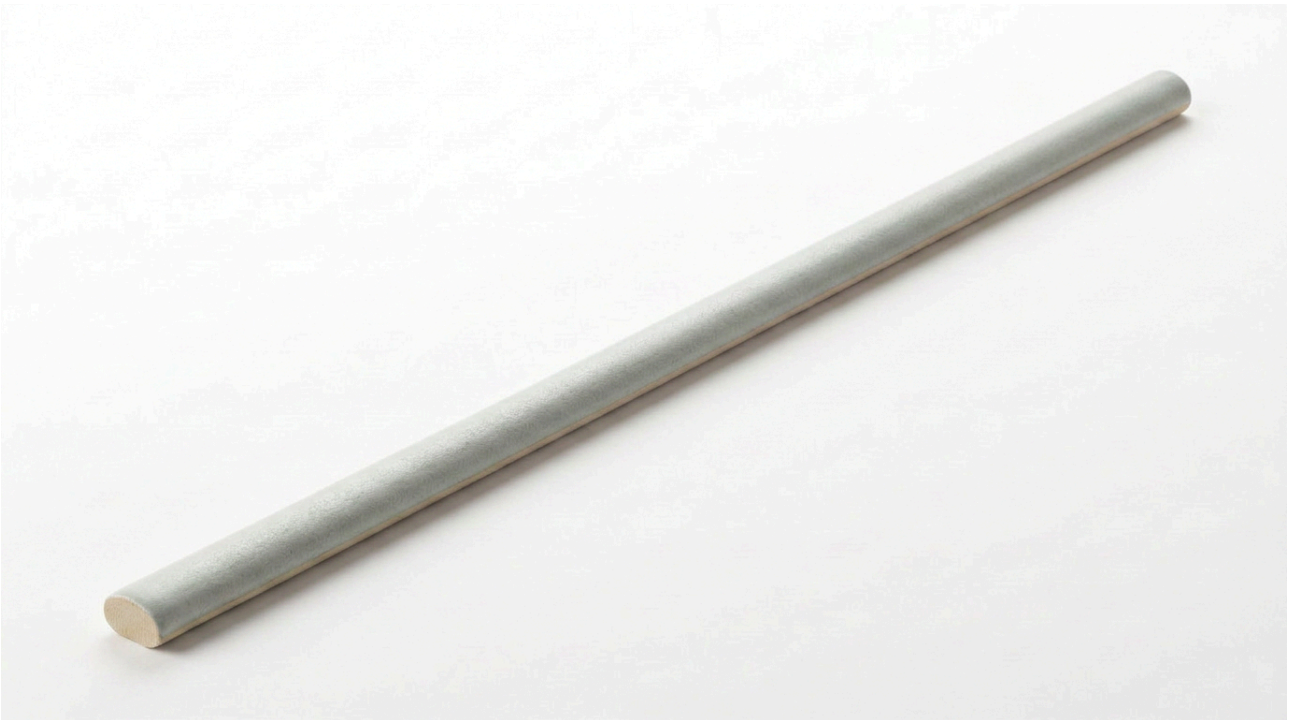

THE TILE  
AND STONE  
CENTER

---

**PRODUCT**  
**ARUBA STEEL MATT .39X9 TRIM**

---

Tile | .39"x9" | Porcelain

## TECHNICAL DATA

CODE: QUAU-ST-SBM  
NAME: Aruba Steel Matt .39x9 Trim  
SERIES: Aruba  
SIZE: .39"x9"  
FINISH: Matt  
LOOK: Subway Tile  
FROST RESISTANCE: Yes  
PEI: 4  
STYLE: Contemporary  
SUITABLE FOR: Indoor| Outdoor| Pool| Backsplash| Shower  
TYPOLOGY: Porcelain  
TYPE OF PIECE: Trim  
USE: Floor and Wall  
FAMILY: Tile