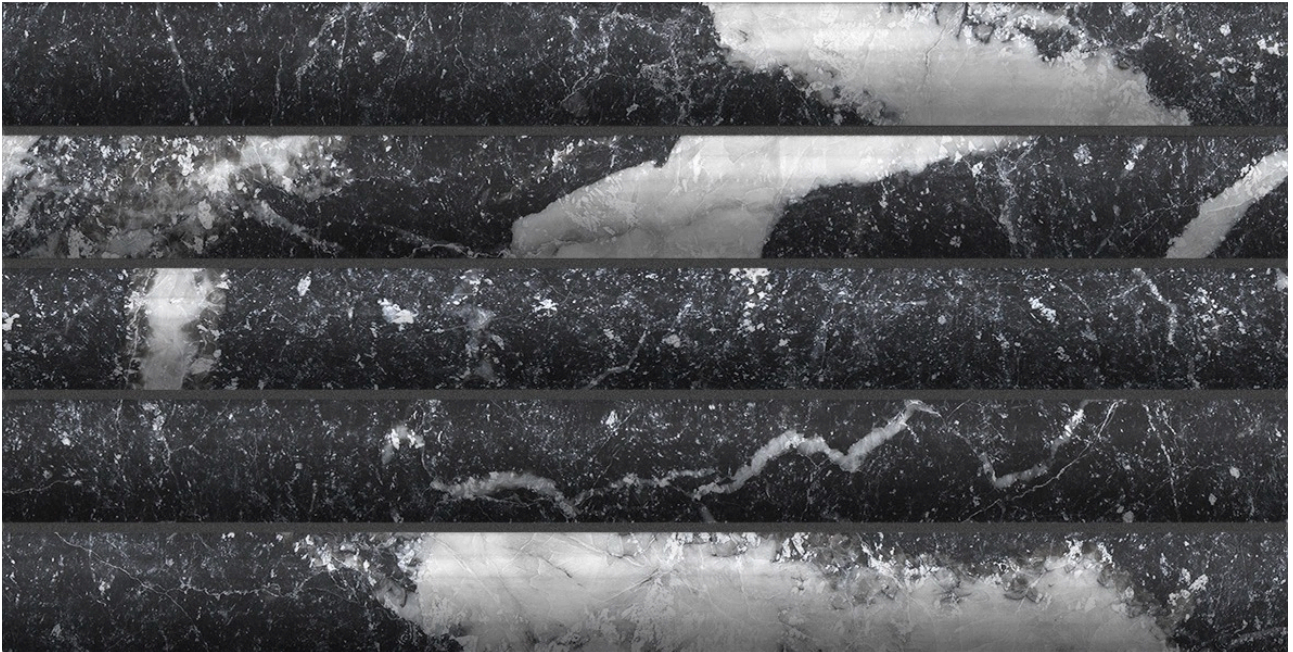

THE TILE
AND STONE
CENTER

PRODUCT
OBSESSION 5X10 NERO

Tile | 5"x10" | Glazed Porcelain

ROOM SCENES

TECHNICAL DATA

CODE: QUOB-NE-2
NAME: Obsession 5x10 Nero
SERIES: Obsession
SIZE: 5"x10"
FINISH: Matt
LOOK: Marble Look
FROST RESISTANCE: Yes
PEI: 3
SHADE VARIATION: V1
STYLE: Classic
SUITABLE FOR: Backsplash|Indoor|Shower
TYPOLOGY: Glazed Porcelain
TYPE OF PIECE: Field Tile
USE: Wall only
BREAKING STRENGTH: ≥ 1300 N
CHEMICAL RESISTANCE: GA GLA GHA
DCOF: > 0.42
FAMILY: Tile
MOHS: 6
R VALUE: R9
STAIN RESISTANCE: 5
THICKNESS: 9 mm
NOTES: 32 graphic variations