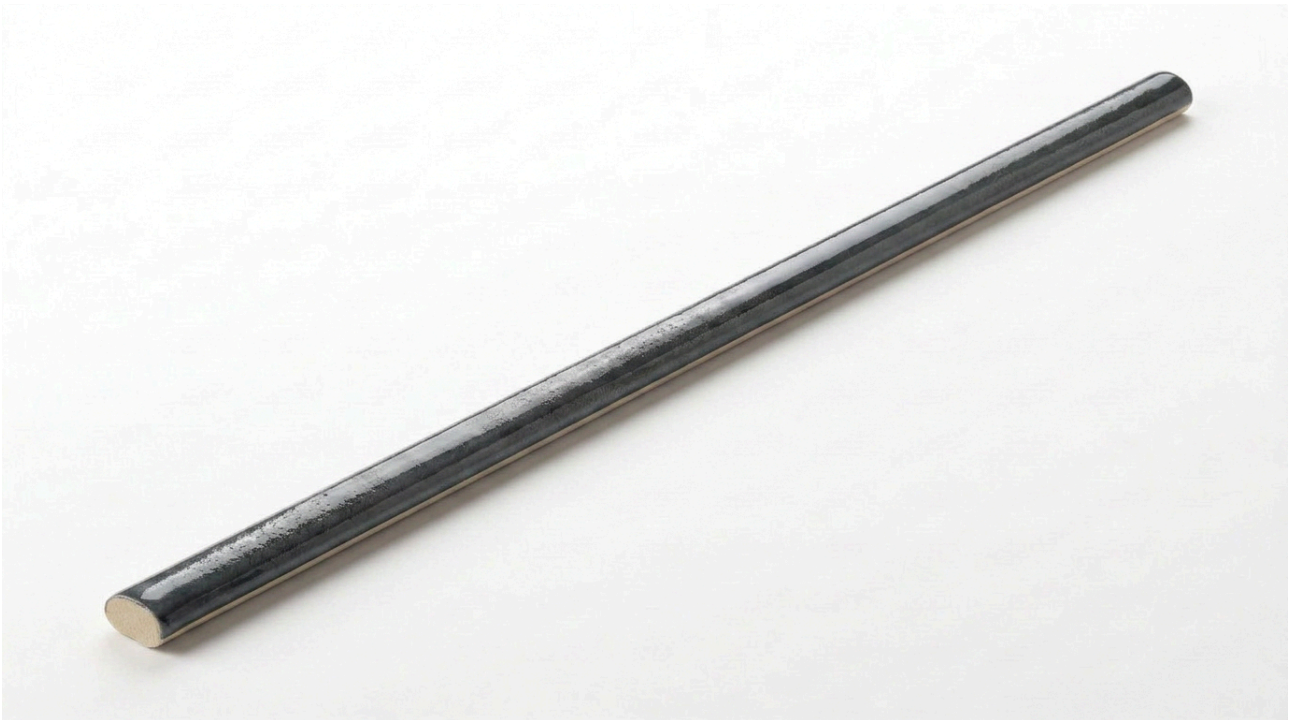

THE TILE
AND STONE
CENTER

PRODUCT
ARUBA COAL GLOSS .39X9 TRIM

Tile | .39"x9" | Porcelain

TECHNICAL DATA

CODE: QUAU-CO-SBG
NAME: Aruba Coal Gloss .39x9 Trim
SERIES: Aruba
SIZE: .39"x9"
FINISH: Gloss
LOOK: Subway Tile
FROST RESISTANCE: Yes
PEI: 4
STYLE: Contemporary
SUITABLE FOR: Indoor| Outdoor| Pool| Backsplash| Shower
TYPOLOGY: Porcelain
TYPE OF PIECE: Trim
USE: Floor and Wall
FAMILY: Tile