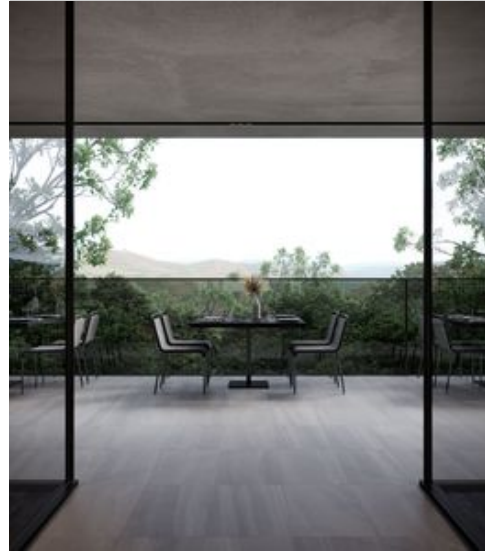

THE TILE
AND STONE
CENTER

PRODUCT
DAVENPORT 16X32 ASH

Tile | 16"x32" | Pressed Glazed Porcelain

ROOM SCENES

TECHNICAL DATA

CODE: AC4500-07760
NAME: Davenport 16x32 Ash
SERIES: Davenport
SIZE: 16"x32"
FINISH: Matte
LOOK: Stone Look
FROST RESISTANCE: Yes
PEI: 4
SHADE VARIATION: V3
SUITABLE FOR: Indoor| Outdoor
TYPOLOGY: Pressed Glazed Porcelain
TYPE OF PIECE: Field Tile
USE: Floor and Wall
BREAKING STRENGTH: $\geq 350 \geq 1500$
CHEMICAL RESISTANCE: CLASS B/CLASS A
DCOF: ≥ 0.50
FAMILY: Tile
THICKNESS: 10mm
NOTES: This product is special order and cannot be cancelled, returned, or refunded.