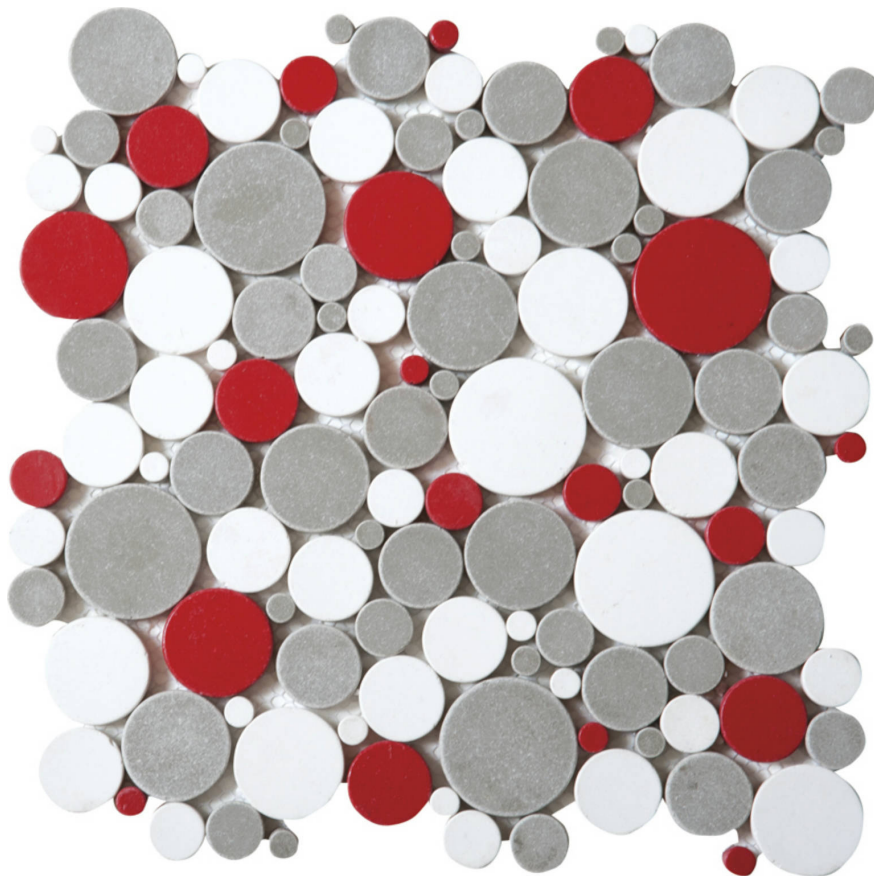

PRODUCT

**WHITE GREY RED PENNY ROUNDS INTERLOCKING
MOSAIC**

Mosaic and Decorative Tile | 12"x12" |

TECHNICAL DATA

CODE: RVCHAWP022
NAME: White Grey Red Penny Rounds Interlocking Mosaic
SERIES: Chelsea Collection
SIZE: 12"x12"
LOOK: Multi-Look Mosaics
SUITABLE FOR: Backsplash, Indoor, Shower
TYPE OF PIECE: Mosaic
USE: Floor and Wall
FAMILY: Mosaic and Decorative Tile