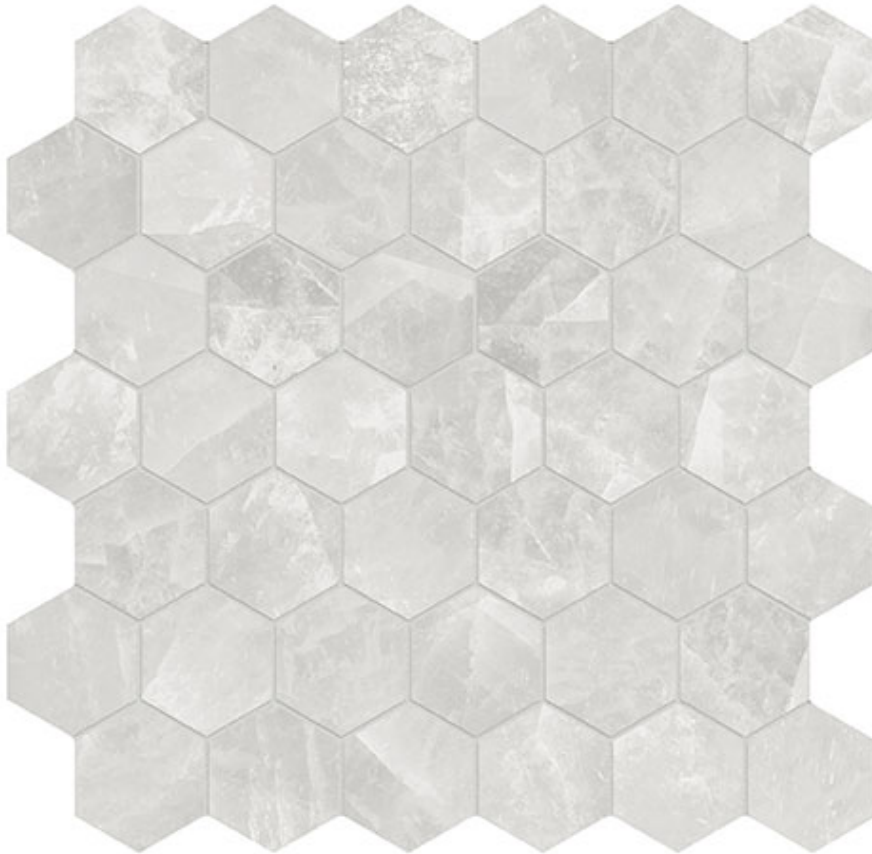

THE TILE
AND STONE
CENTER

PRODUCT

ROYAL STONEWORKS 2\" CRYSTAL LUXE HEX

Tile | 12"x12" | Porcelain

TECHNICAL DATA

CODE: QUSW-CL-HX
NAME: Royal Stoneworks 2" Crystal Luxe Hex
SERIES: Royal Stoneworks
SIZE: 12"x12"
FINISH: Honed
LOOK: Stone Look
MOSAIC TYPE: 2"x2"
SHADE VARIATION: V2
STYLE: Contemporary
SUITABLE FOR: Indoor|Shower
TYPOLOGY: Porcelain
TYPE OF PIECE: Mosaic
USE: Floor and Wall
FAMILY: Tile