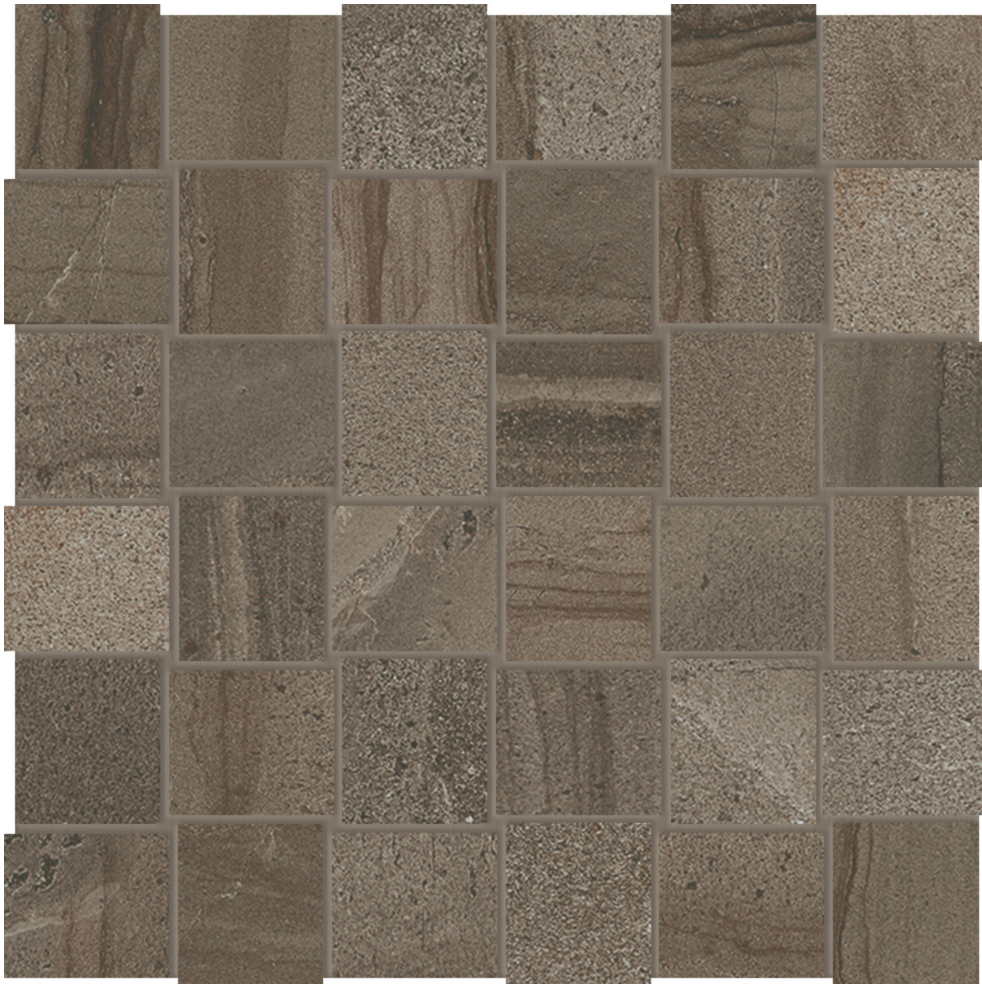

PRODUCT

ARCADIA 2X2 BASKETWEAVE LOMBARDY MATTE

Tile | 12"x12" | Glazed Porcelain

TECHNICAL DATA

CODE: QUAR-LO-2X2
NAME: Arcadia 2X2 Basketweave Lombardy Matte
SERIES: Arcadia
SIZE: 12"x12"
FINISH: Matt
LOOK: Stone Look
FROST RESISTANCE: Yes
MOSAIC TYPE: 2"x2"
SHADE VARIATION: V3
STYLE: Contemporary
SUITABLE FOR: Backsplash| Indoor
TYPOLOGY: Glazed Porcelain
TYPE OF PIECE: Mosaic
USE: Floor and Wall
FAMILY: Tile