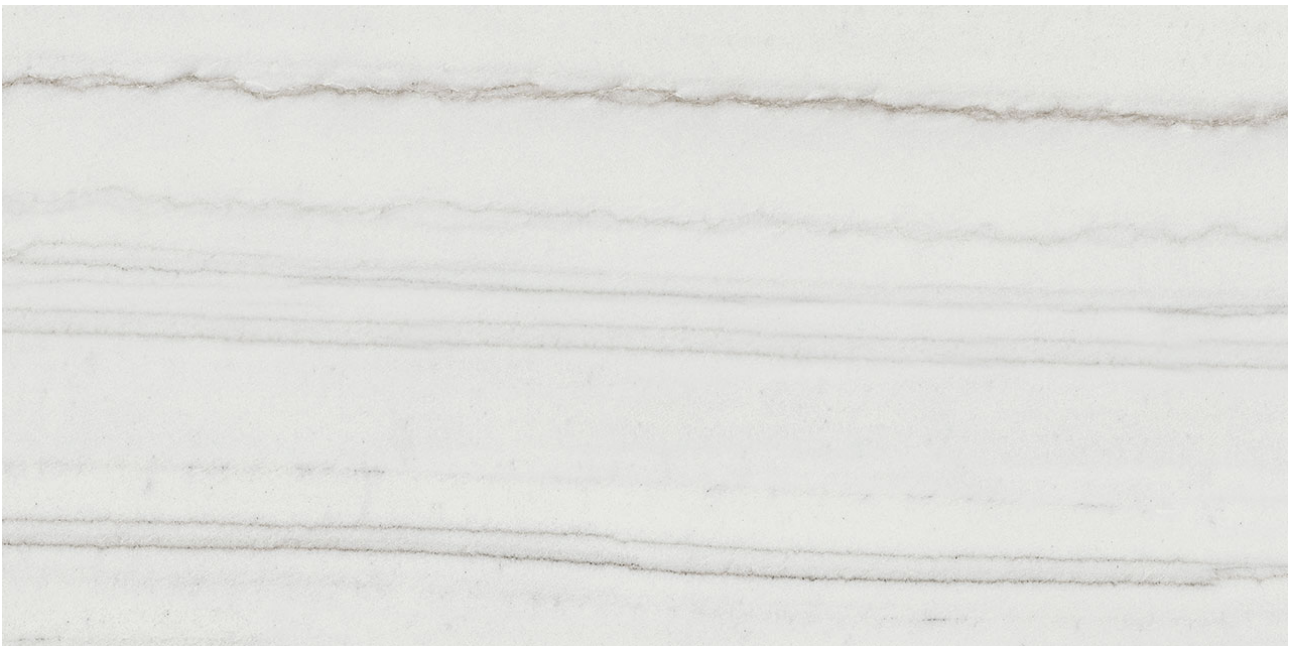

PRODUCT
ROYAL STONEWORKS 12X24 TUSCAN WHITE VEIN
POLISHED

Tile | 12"x24" | Porcelain

TECHNICAL DATA

CODE: QUSW-TW-5P
NAME: Royal Stoneworks 12X24 Tuscan White Vein Polished
SERIES: Royal Stoneworks
SIZE: 12"x24"
FINISH: Polished
LOOK: Stone Look
FROST RESISTANCE: Yes
STYLE: Contemporary
SUITABLE FOR: Indoor|Shower
TYPOLOGY: Porcelain
TYPE OF PIECE: Field Tile
USE: Floor and Wall
EDGE: Rectified
FAMILY: Tile