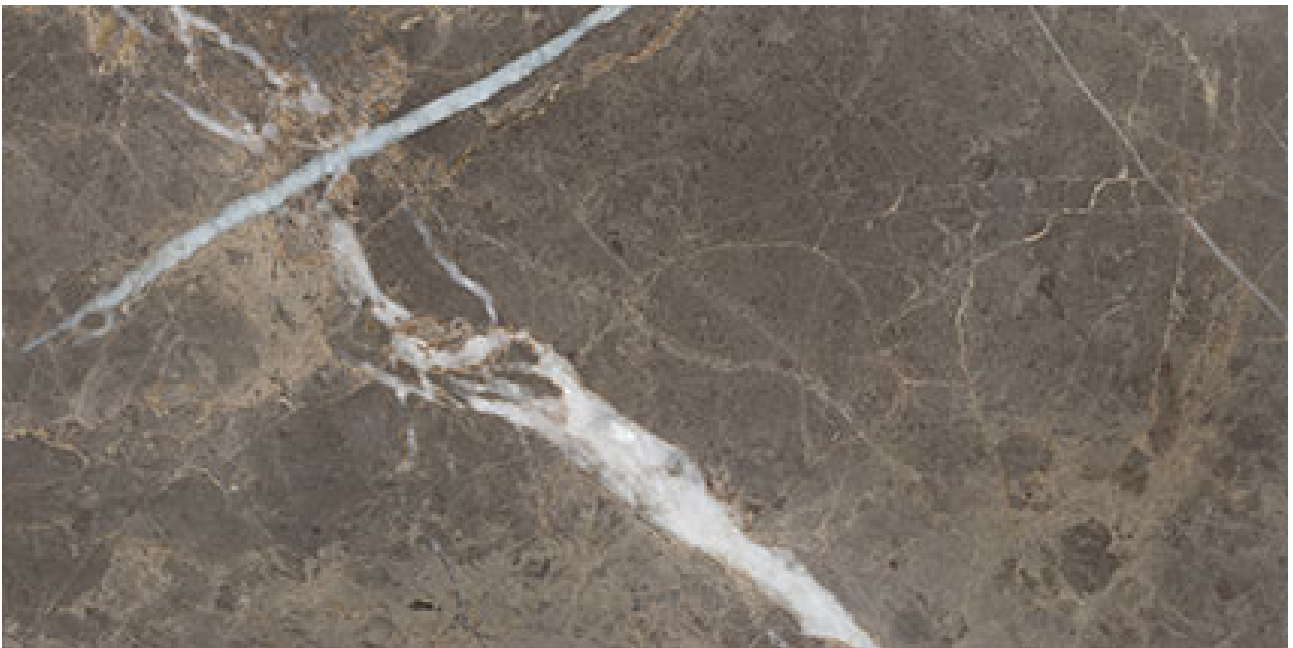

---

**PRODUCT**

**ROYAL STONEWORKS 12X24 REGAL BROWN MARBLE POLISHED**

---

Tile | 12"x24" | Porcelain

## TECHNICAL DATA

CODE: QUSW-RM-5P  
NAME: Royal Stoneworks 12X24 Regal Brown Marble Polished  
SERIES: Royal Stoneworks  
SIZE: 12"x24"  
FINISH: Polished  
LOOK: Stone Look  
FROST RESISTANCE: Yes  
SHADE VARIATION: V3  
STYLE: Contemporary  
SUITABLE FOR: Indoor|Shower  
TYPOLOGY: Porcelain  
TYPE OF PIECE: Field Tile  
USE: Floor and Wall  
EDGE: Rectified  
FAMILY: Tile