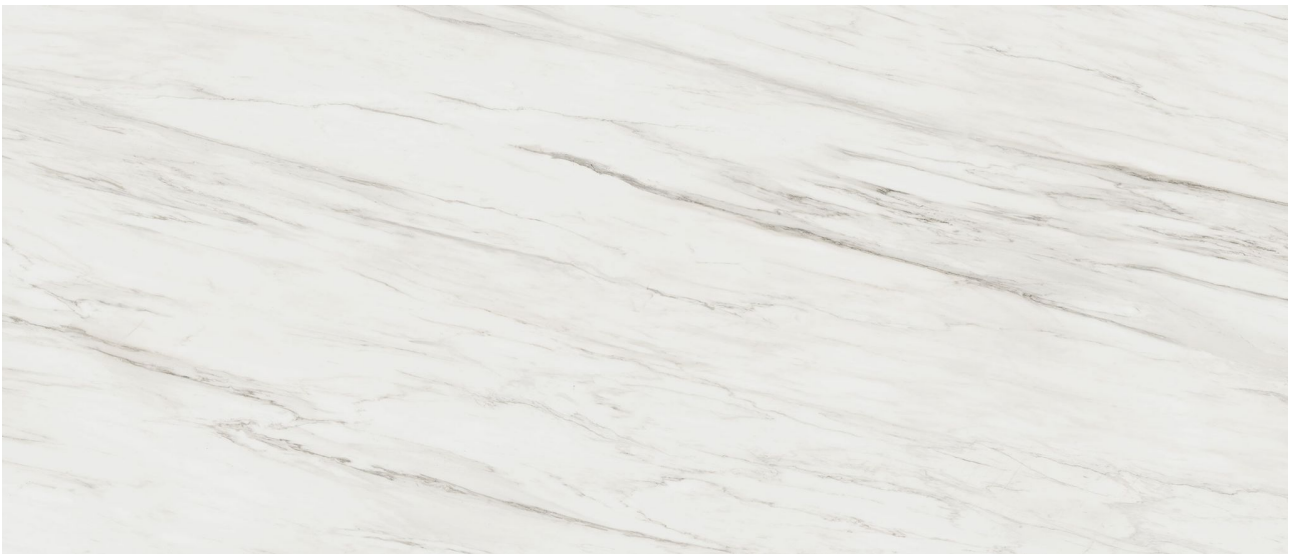

PRODUCT
ROYAL STONEWORKS 48X110 ITALIAN CREAM VEIN
POLISHED

Tile | 48"x110" | Sintered Slab

TECHNICAL DATA

CODE: QUSW-IC-2P
NAME: Royal Stoneworks 48X110 Italian Cream Vein Polished
SERIES: Royal Stoneworks
SIZE: 48"x110"
FINISH: Polished
LOOK: Stone Look
FROST RESISTANCE: Yes
STYLE: Contemporary
SUITABLE FOR: Indoor|Shower
TYPOLOGY: Sintered Slab
TYPE OF PIECE: Field Tile
USE: Floor and Wall
EDGE: Rectified
FAMILY: Tile