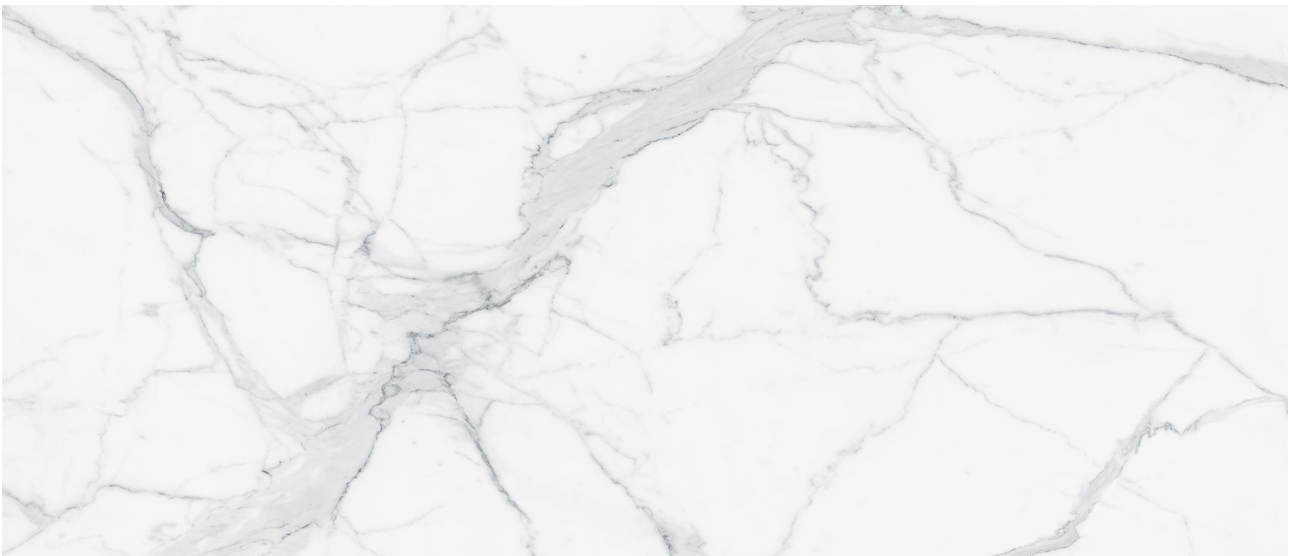

THE TILE
AND STONE
CENTER

PRODUCT
ROYAL STONEWORKS 48X110 GRANDVEIN WHITE
POLISHED

Tile | 48"x110" | Sintered Slab

TECHNICAL DATA

CODE: QUSW-GV-2P
NAME: Royal Stoneworks 48X110 Grandvein White Polished
SERIES: Royal Stoneworks
SIZE: 48"x110"
FINISH: Polished
LOOK: Stone Look
FROST RESISTANCE: Yes
SHADE VARIATION: V3
STYLE: Contemporary
SUITABLE FOR: Indoor|Shower
TYPOLOGY: Sintered Slab
TYPE OF PIECE: Field Tile
USE: Floor and Wall
EDGE: Rectified
FAMILY: Tile