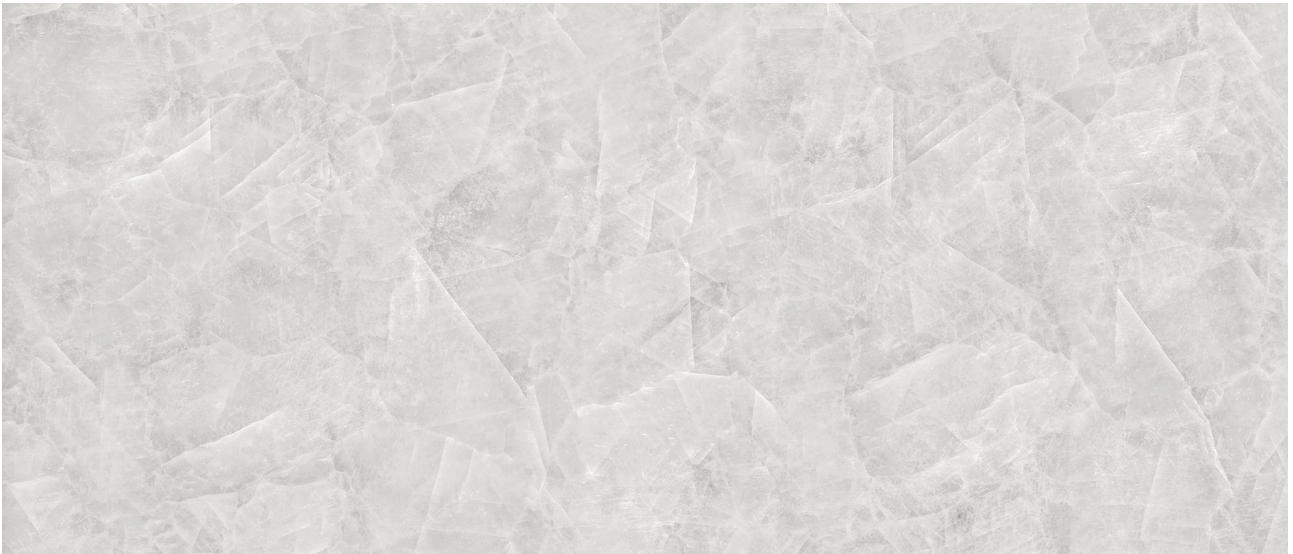

PRODUCT

ROYAL STONEWORKS 48X110 CRYSTAL LUXE POLISHED

Tile | 48"x110" | Sintered Slab

TECHNICAL DATA

CODE: QUSW-CL-2P
NAME: Royal Stoneworks 48X110 Crystal Luxe Polished
SERIES: Royal Stoneworks
SIZE: 48"x110"
FINISH: Polished
LOOK: Stone Look
FROST RESISTANCE: Yes
SHADE VARIATION: V2
STYLE: Contemporary
SUITABLE FOR: Indoor|Shower
TYPOLOGY: Sintered Slab
TYPE OF PIECE: Field Tile
USE: Floor and Wall
EDGE: Rectified
FAMILY: Tile