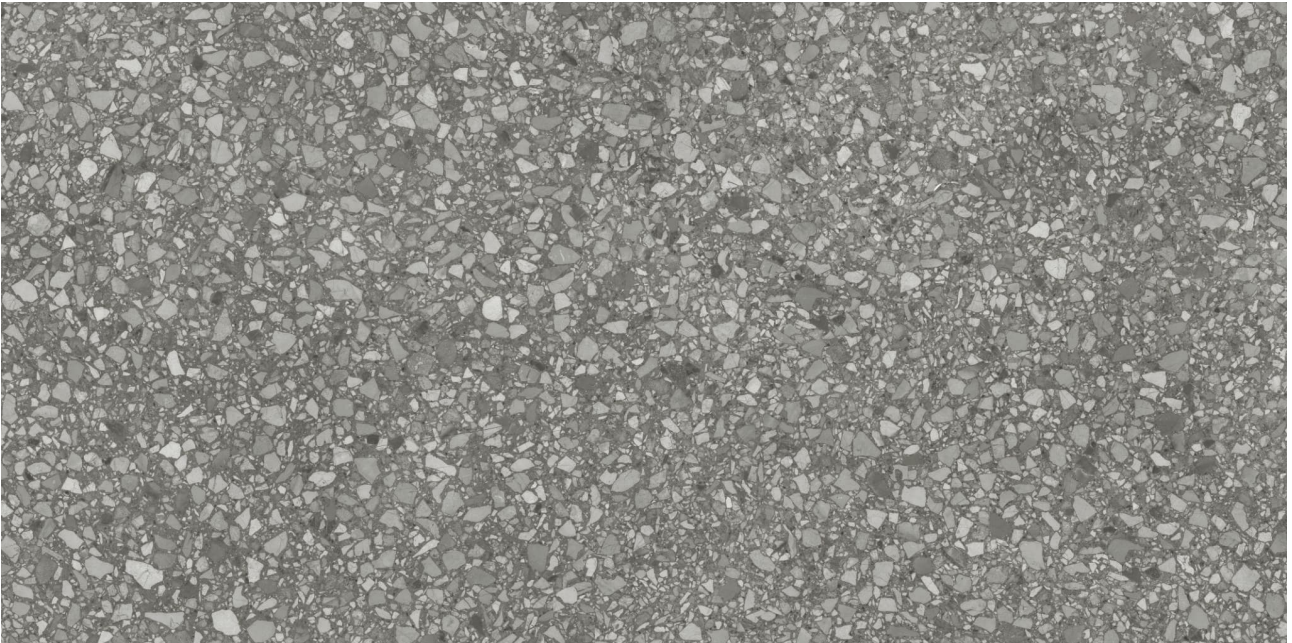

THE TILE  
AND STONE  
CENTER

---

**PRODUCT**  
**STATION 12X24 SHADOW**

---

Tile | 12"x24" | Color Body Porcelain

## TECHNICAL DATA

CODE: AC4500-07960

NAME: Station 12x24 Shadow

SERIES: Station

SIZE: 12"x24"

FINISH: Matte

LOOK: Terrazo

FROST RESISTANCE: Yes

PEI: 4

SHADE VARIATION: V3

SUITABLE FOR: Indoor| Outdoor

TYPOLOGY: Color Body Porcelain

TYPE OF PIECE: Field Tile

USE: Floor and Wall

EDGE: Rectified

BREAKING STRENGTH:  $\geq 360 \geq 1600$