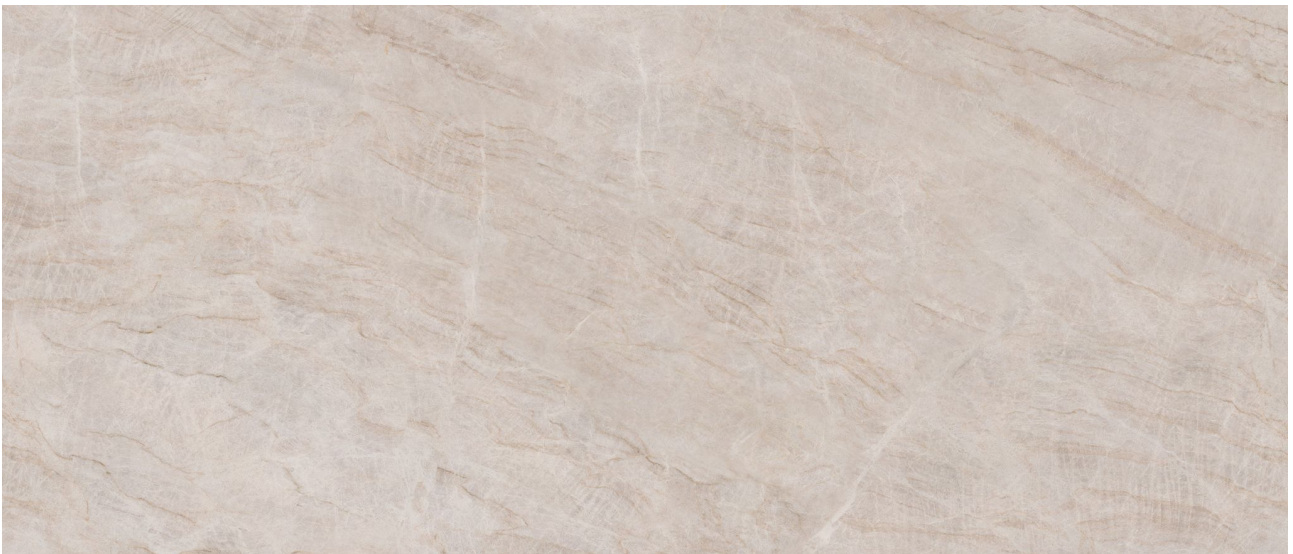

PRODUCT

**ROYAL STONEWORKS 48X110 TAJ MAHAL CLASSIC
HONED**

Tile | 48"x110" | Sintered Slab

TECHNICAL DATA

CODE: QUSW-TM-2H
NAME: Royal Stoneworks 48X110 Taj Mahal Classic Honed
SERIES: Royal Stoneworks
SIZE: 48"x110"
FINISH: Honed
LOOK: Stone Look
FROST RESISTANCE: Yes
SHADE VARIATION: V2
STYLE: Contemporary
SUITABLE FOR: Indoor|Shower
TYPOLOGY: Sintered Slab
TYPE OF PIECE: Field Tile
USE: Floor and Wall
EDGE: Rectified
FAMILY: Tile