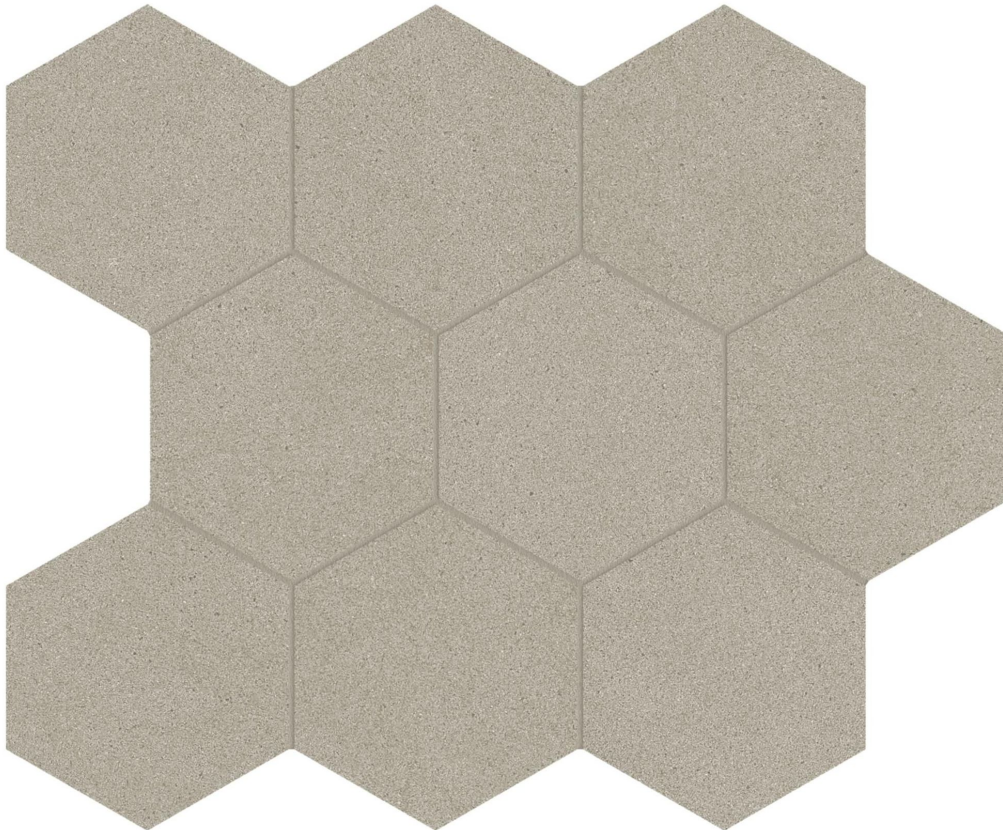

THE TILE
AND STONE
CENTER

PRODUCT
SERENA 4\"/>Hex Valley

Tile | 10.5"x12" | Porcelain

TECHNICAL DATA

CODE: AC8510-00300

NAME: Serena 4" Hex Valley

SERIES: Serena

SIZE: 10.5"x12"

FINISH: Organic Matte

LOOK: Stone Look

STYLE: Contemporary

SUITABLE FOR: Indoor| Outdoor

TPOLOGY: Porcelain

TYPE OF PIECE: Mosaic

USE: Floor and Wall

EDGE: Rectified