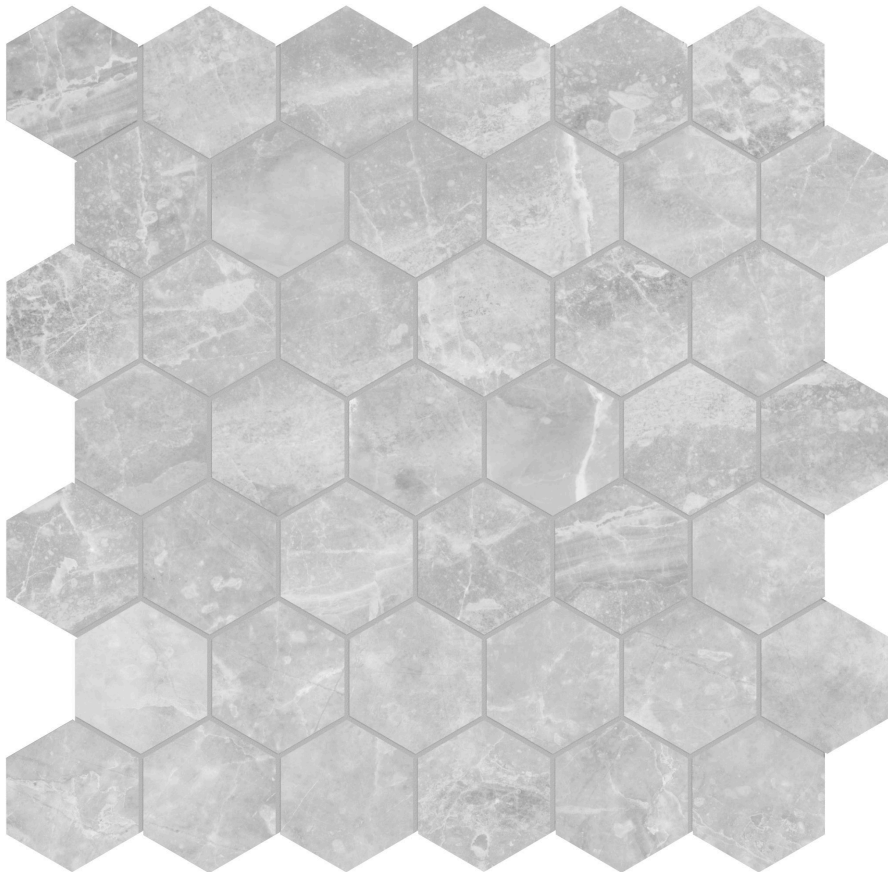

# PLATA PERLA GRIGIA 2 HEXAGON POLISHED

---

Tile | 12"x12" | Glazed Porcelain

## TECHNICAL DATA

CODE: AC4501-04130

NAME: Plata Perla Grigia 2 Hexagon Polished

SERIES: Plata

SIZE: 12"x12"

FINISH: Polished

LOOK: Marble Look

FROST RESISTANCE: Yes