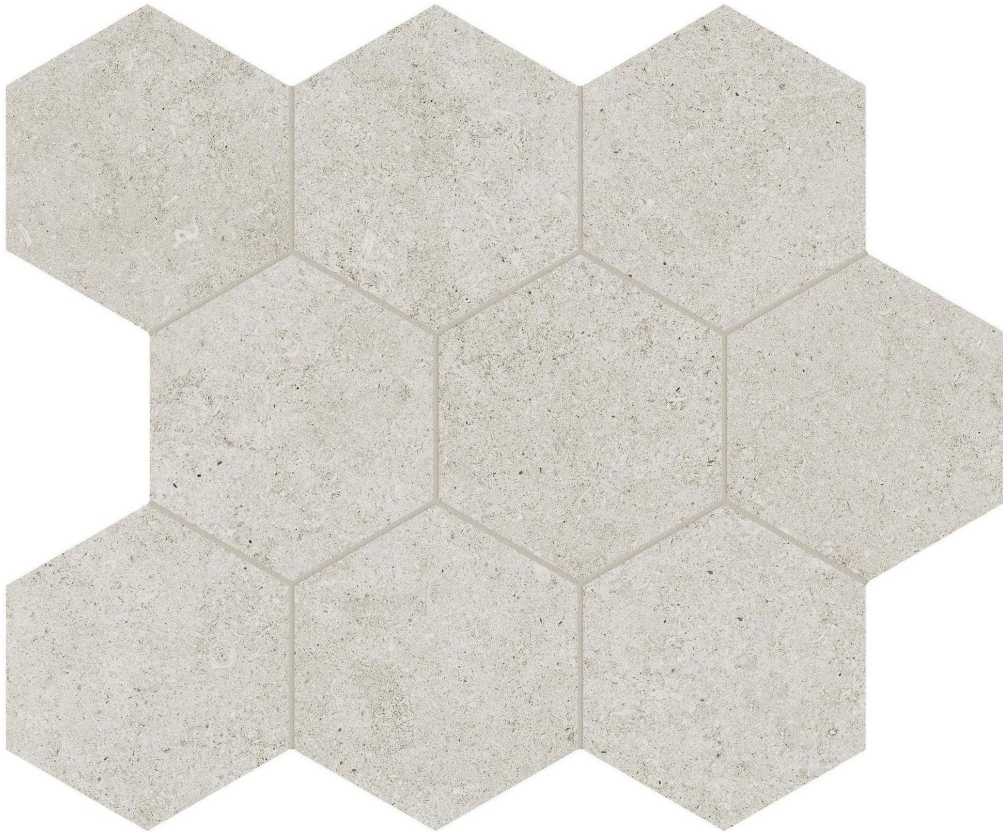

THE TILE
AND STONE
CENTER

PRODUCT
LITHOFORM 4\"

Tile | 10.5"x12" | Porcelain

TECHNICAL DATA

CODE: AC8510-00310

NAME: Lithoform 4" Hex Crosscut Dunes

SERIES: Lithoform

SIZE: 10.5"x12"

FINISH: Organic Matte

LOOK: Stone Look

STYLE: Contemporary

SUITABLE FOR: Indoor| Outdoor

TPOLOGY: Porcelain

TYPE OF PIECE: Mosaic

USE: Floor and Wall

EDGE: Rectified