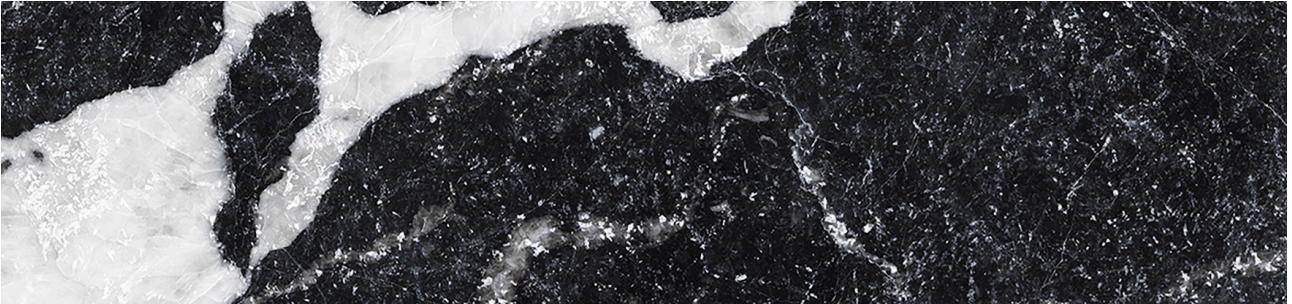

THE TILE  
AND STONE  
CENTER

---

**PRODUCT**  
**OBSESSION 2.5X10 NERO**

---

Tile | 2.5"x10" | Glazed Porcelain

**GRAPHIC VARIETY**

**ROOM SCENES**

## **TECHNICAL DATA**

CODE: QUOB-NE-1  
NAME: Obsession 2.5x10 Nero  
SERIES: Obsession  
SIZE: 2.5"x10"  
FINISH: Matt  
LOOK: Marble Look  
FROST RESISTANCE: Yes  
PEI: 3  
SHADE VARIATION: V1  
STYLE: Classic  
SUITABLE FOR: Backsplash|Indoor|Shower  
TYPOLOGY: Glazed Porcelain  
TYPE OF PIECE: Field Tile  
USE: Floor and Wall  
BREAKING STRENGTH:  $\geq 1300$  N  
CHEMICAL RESISTANCE: GA GLA GHA  
DCOF:  $> 0.42$   
FAMILY: Tile  
MOHS: 6  
R VALUE: R9  
STAIN RESISTANCE: 5  
THICKNESS: 9 mm  
NOTES: 1 square metre of graphic variations