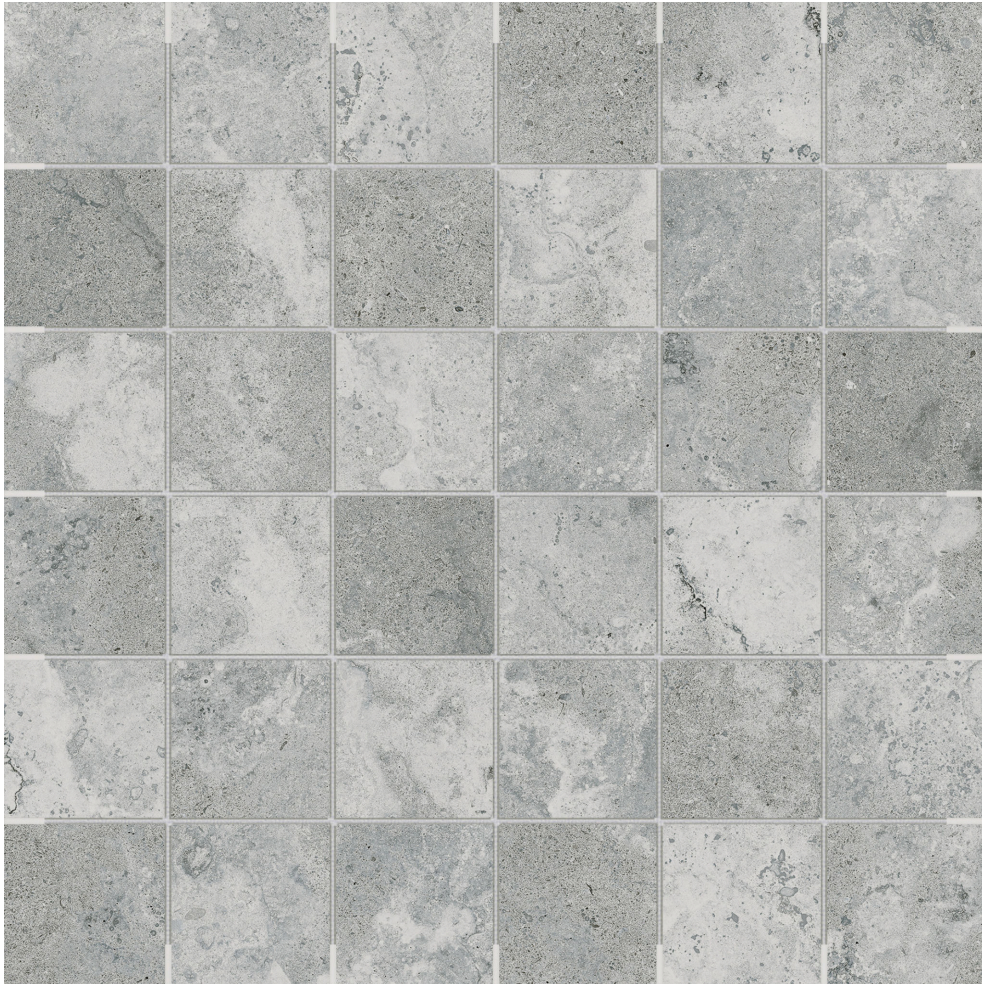

PRODUCT
VENETA 2X2 ARGENTO

Tile | 12"x12" | Glazed Porcelain

TECHNICAL DATA

CODE: AC4501-02980

NAME: Veneta 2x2 Argento

SERIES: Veneta

SIZE: 12"x12"

FINISH: Matte

LOOK: Stone Look

FROST RESISTANCE: Yes

SHADE VARIATION: V3

SUITABLE FOR: Indoor| Outdoor

TYPOLOGY: Glazed Porcelain

TYPE OF PIECE: Mosaic

USE: Floor and Wall

BREAKING STRENGTH: $\geq 300 \geq 1300$