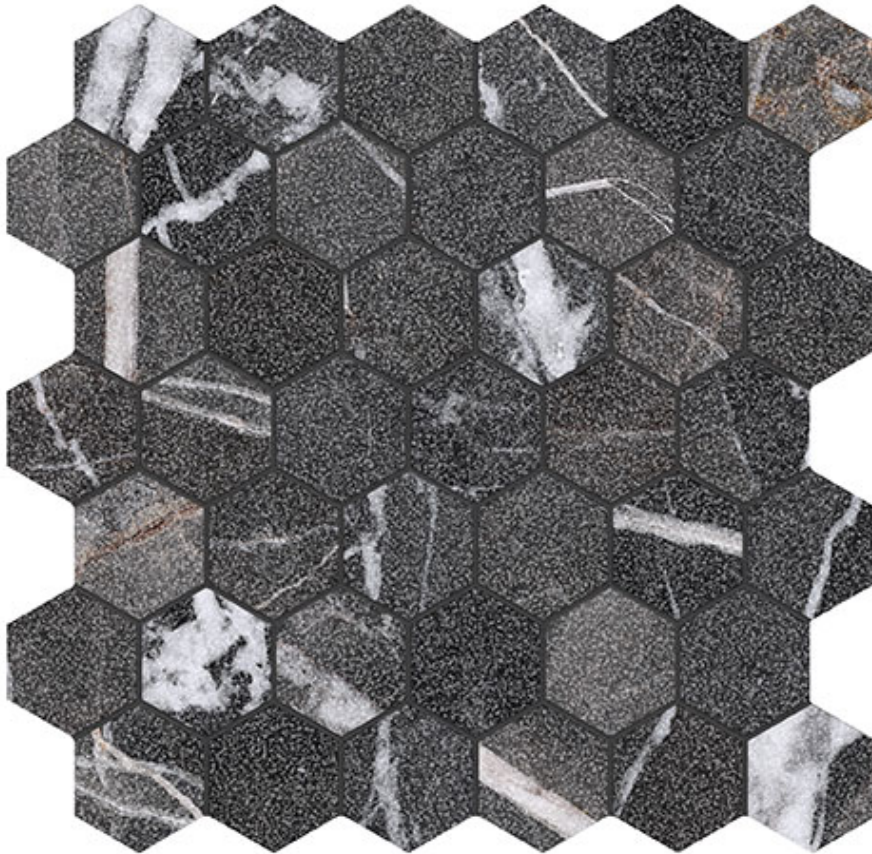

# ROYAL STONEWORKS 2\ " REGAL BLACK VEIN HEX

---

Tile | 12"x12" | Porcelain

## TECHNICAL DATA

CODE: QUSW-RV-HX  
NAME: Royal Stoneworks 2" Regal Black Vein Hex  
SERIES: Royal Stoneworks  
SIZE: 12"x12"  
FINISH: Vintage  
LOOK: Stone Look  
MOSAIC TYPE: 2"x2"  
STYLE: Contemporary  
SUITABLE FOR: Indoor|Shower  
TYPOLOGY: Porcelain  
TYPE OF PIECE: Mosaic  
USE: Floor and Wall  
FAMILY: Tile