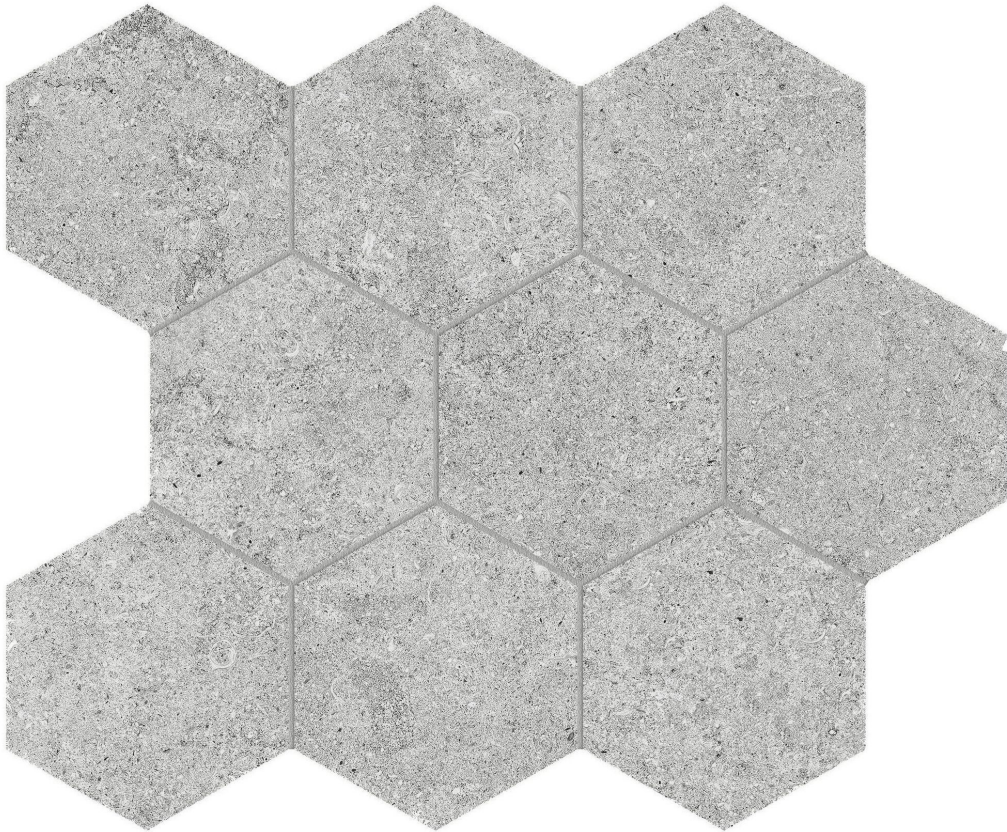

THE TILE
AND STONE
CENTER

PRODUCT

LITHOFORM 4\'' HEX CROSSCUT TWILIGHT

Tile | 10.5"x12" | Porcelain

TECHNICAL DATA

CODE: AC8510-00340

NAME: Lithoform 4" Hex Crosscut Twilight

SERIES: Lithoform

SIZE: 10.5"x12"

FINISH: Organic Matte

LOOK: Stone Look

STYLE: Contemporary

SUITABLE FOR: Indoor| Outdoor

TPOLOGY: Porcelain

TYPE OF PIECE: Mosaic

USE: Floor and Wall