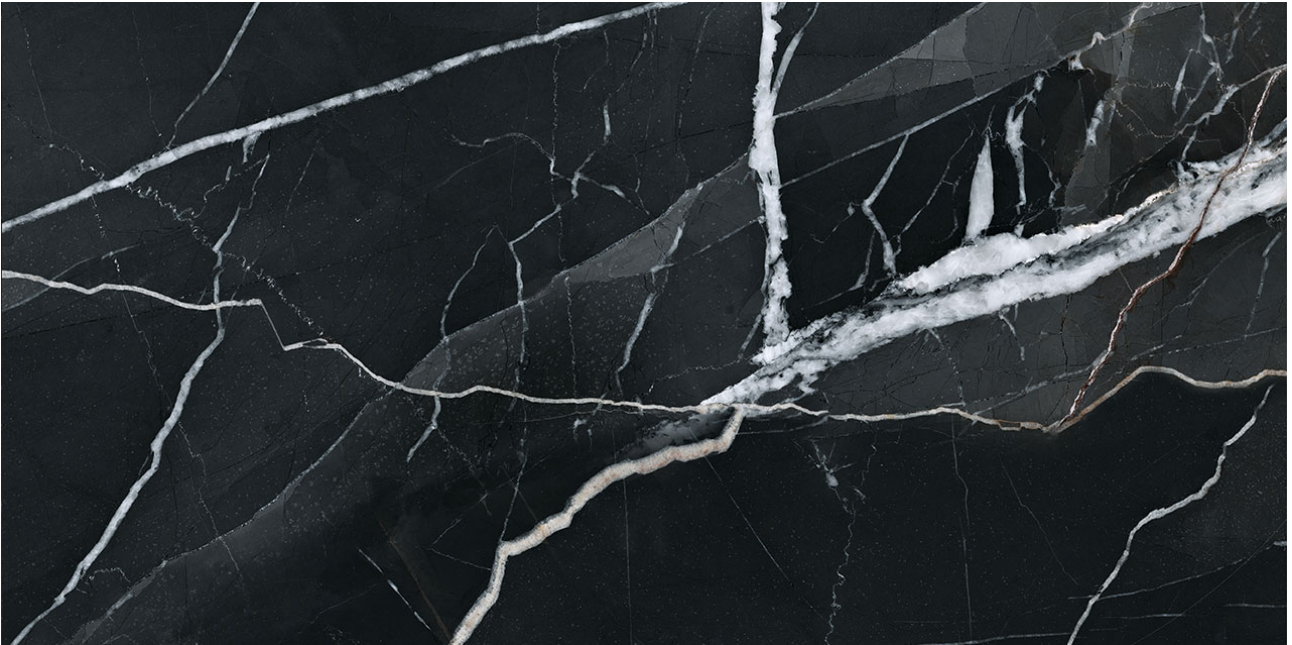

PRODUCT

ROYAL STONWORKS 12X24 REGAL BLACK VEIN HONED

Tile | 12"x24" | Porcelain

TECHNICAL DATA

CODE: QUSW-RV-5H

NAME: Royal Stoneworks 12X24 Regal Black Vein Honed

SERIES: Royal Stoneworks

SIZE: 12"x24"

FINISH: Honed

LOOK: Stone Look

FROST RESISTANCE: Yes

STYLE: Contemporary

SUITABLE FOR: Indoor|Shower

TYPOLOGY: Porcelain

TYPE OF PIECE: Field Tile

USE: Floor and Wall