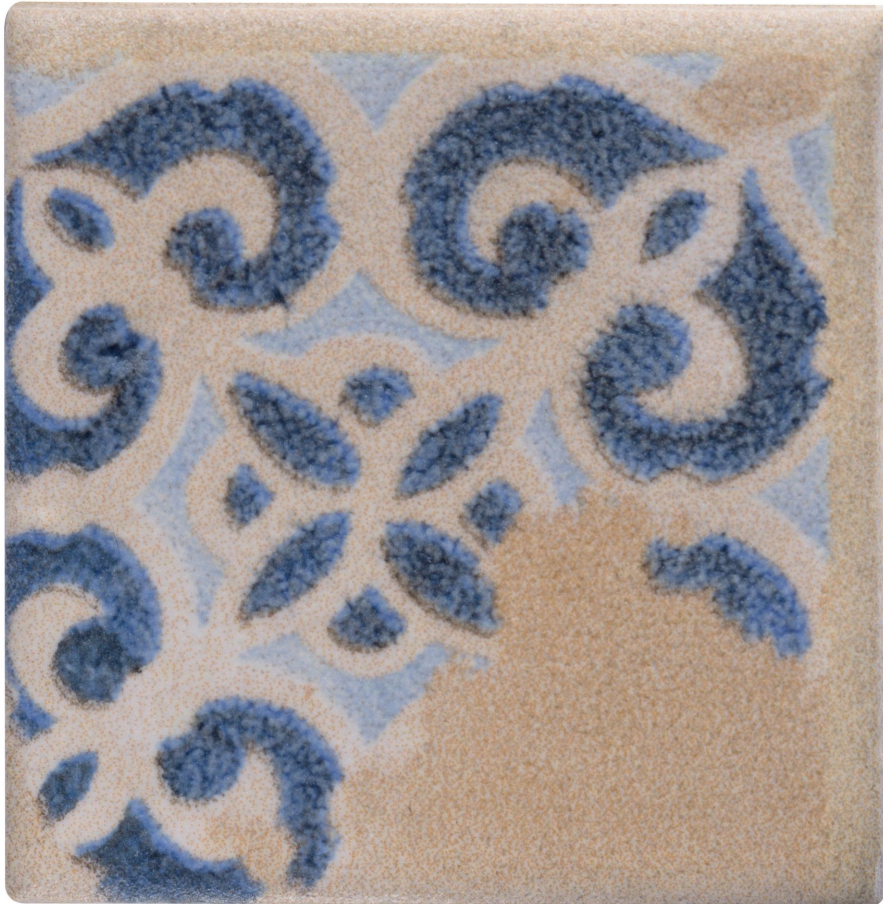

THE TILE
AND STONE
CENTER

PRODUCT
TUSCANY 1.5X1.5 TACO BOURTON

Tile | 1.5"x1.5" | Extruded Porcelain

TECHNICAL DATA

CODE: QUTC-BO-TACO

NAME: Tuscany 1.5x1.5 Taco Bourton

SERIES: Tuscany

SIZE: 1.5"x1.5"

FINISH: Matt

LOOK: Terracotta

FROST RESISTANCE: Yes

PEI: 4

SUITABLE FOR: Indoor| Outdoor| Pool

TYPOLOGY: Extruded Porcelain

TYPE OF PIECE: Field Tile

USE: Floor and Wall

FAMILY: Tile

NOTES: Bourton decors can be paired with Dune field tiles for a coordinated look.

PACKING

| Size | Product type | BOX | | | PALLET | | |
|-----------|--------------|-----|------|----|--------|------|----|
| | | pcs | sqft | lb | boxes | sqft | lb |
| 1.5"x1.5" | Field Tile | 120 | | | 112 | | |