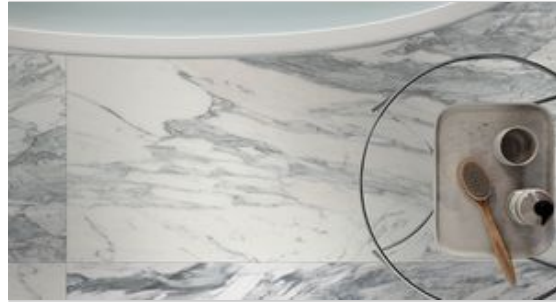

PRODUCT
ROYAL STONEWORKS 24X48 REGAL WHITE VEIN
POLISHED

Tile | 24"x48" | Porcelain

ROOM SCENES

TECHNICAL DATA

CODE: QUSW-RW-6P
NAME: Royal Stoneworks 24X48 Regal White Vein Polished
SERIES: Royal Stoneworks
SIZE: 24"x48"
FINISH: Polished
LOOK: Stone Look
FROST RESISTANCE: Yes
SHADE VARIATION: V3
STYLE: Contemporary
SUITABLE FOR: Indoor|Shower
TYPOLOGY: Porcelain
TYPE OF PIECE: Field Tile
USE: Floor and Wall
EDGE: Rectified
FAMILY: Tile