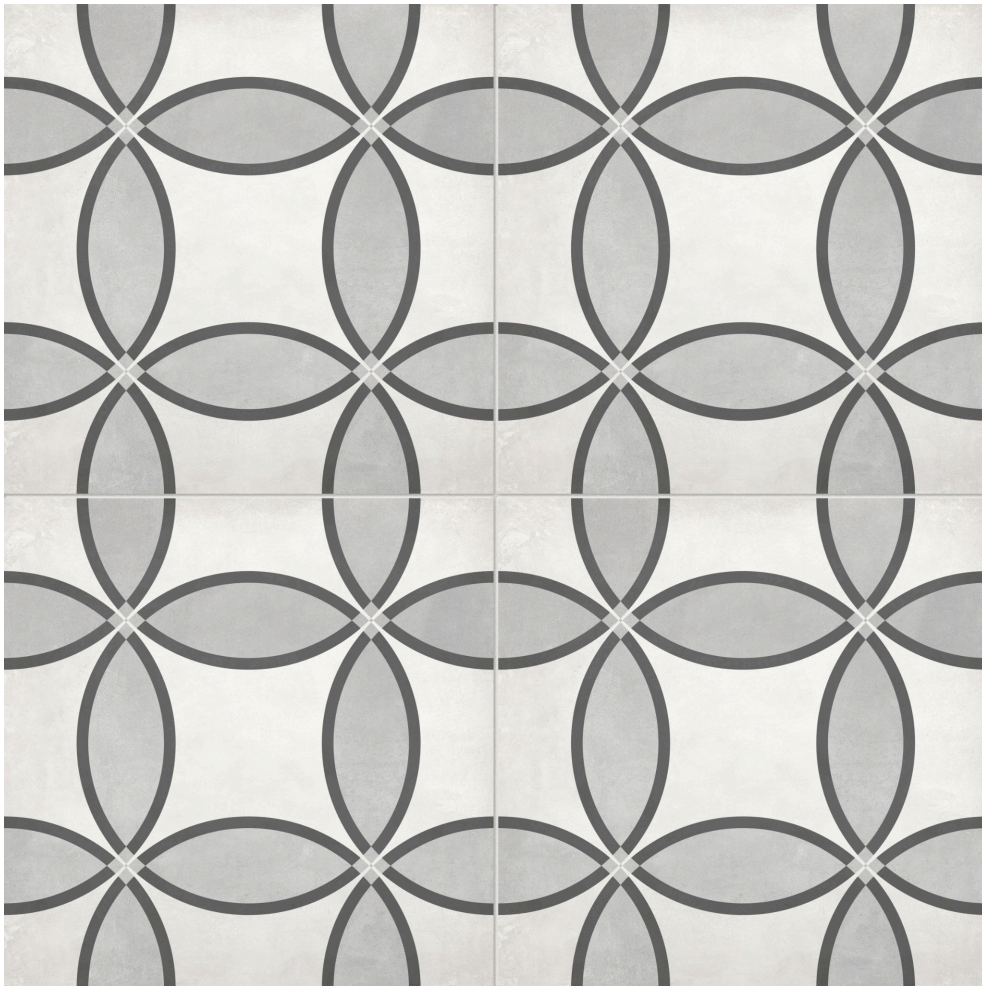

THE TILE
AND STONE
CENTER

PRODUCT
FORM 8X8 ICE ZENITH

Tile | 8"x8" | Pressed Glazed Porcelain

TECHNICAL DATA

CODE: AC4500-07550

NAME: Form 8x8 Ice Zenith

SERIES: Form AC

SIZE: 8"x8"

FINISH: Matte

LOOK: Patterned Tiles

FROST RESISTANCE: Yes

PEI: 4

SHADE VARIATION: V2/V3/V4

SUITABLE FOR: Indoor| Outdoor

TYPOLOGY: Pressed Glazed Porcelain

TYPE OF PIECE: Field Tile