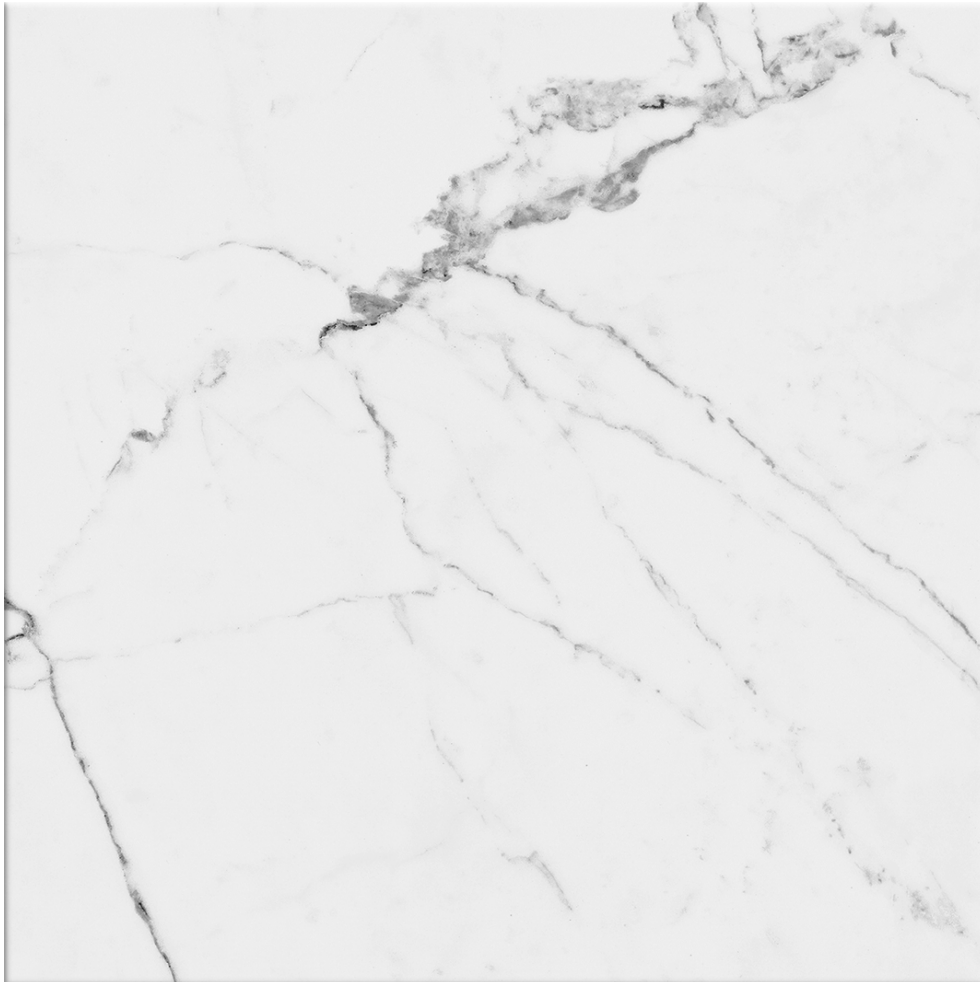

THE TILE
AND STONE
CENTER

PRODUCT
OBSESSION 10X10 STATUARIO

Tile | 10"x10" | Glazed Porcelain

ROOM SCENES

TECHNICAL DATA

CODE: QUOB-ST-3
NAME: Obsession 10x10 Statuario
SERIES: Obsession
SIZE: 10"x10"
FINISH: Matt
LOOK: Marble Look
FROST RESISTANCE: Yes
PEI: 4
SHADE VARIATION: V1
STYLE: Classic
SUITABLE FOR: Backsplash|Indoor|Shower
TYPOLOGY: Glazed Porcelain
TYPE OF PIECE: Field Tile
USE: Floor and Wall
BREAKING STRENGTH: ≥ 1300 N
CHEMICAL RESISTANCE: GA GLA GHA
DCOF: > 0.42
FAMILY: Tile
MOHS: 6
R VALUE: R9
STAIN RESISTANCE: 5
THICKNESS: 9 mm
NOTES: 22 graphic variations