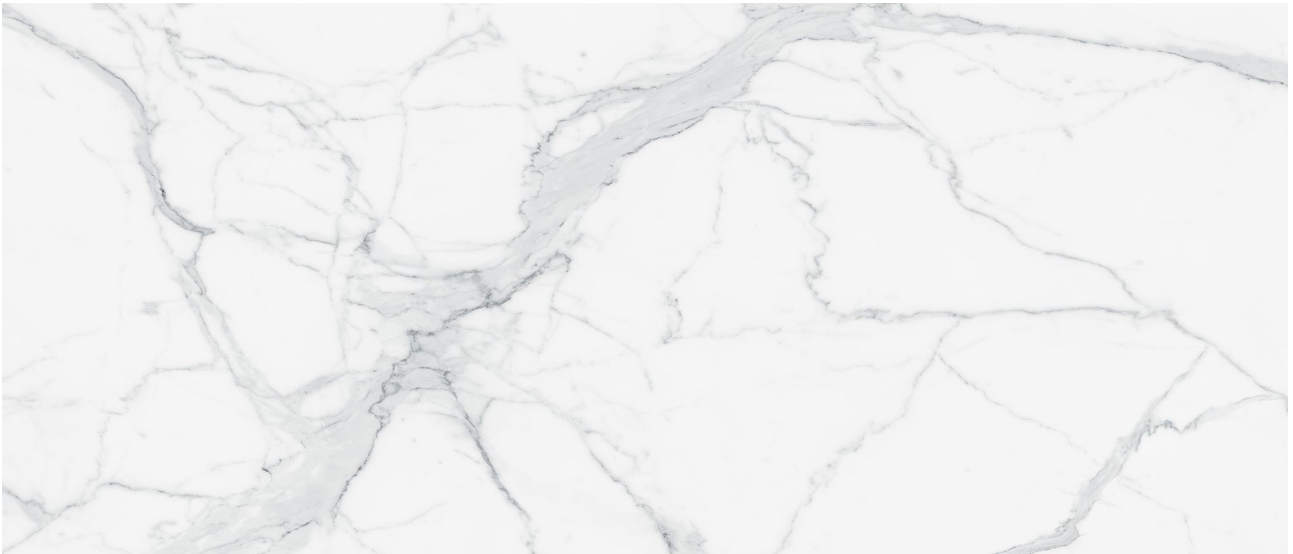

PRODUCT

ROYAL STONEWORKS 48X110 GRANDVEIN WHITE HONED

Tile | 48"x110" | Sintered Slab

TECHNICAL DATA

CODE: QUSW-GV-2H
NAME: Royal Stoneworks 48X110 Grandvein White Honed
SERIES: Royal Stoneworks
SIZE: 48"x110"
FINISH: Honed
LOOK: Stone Look
FROST RESISTANCE: Yes
SHADE VARIATION: V3
STYLE: Contemporary
SUITABLE FOR: Indoor|Shower
TYPOLOGY: Sintered Slab
TYPE OF PIECE: Field Tile
USE: Floor and Wall
EDGE: Rectified
FAMILY: Tile