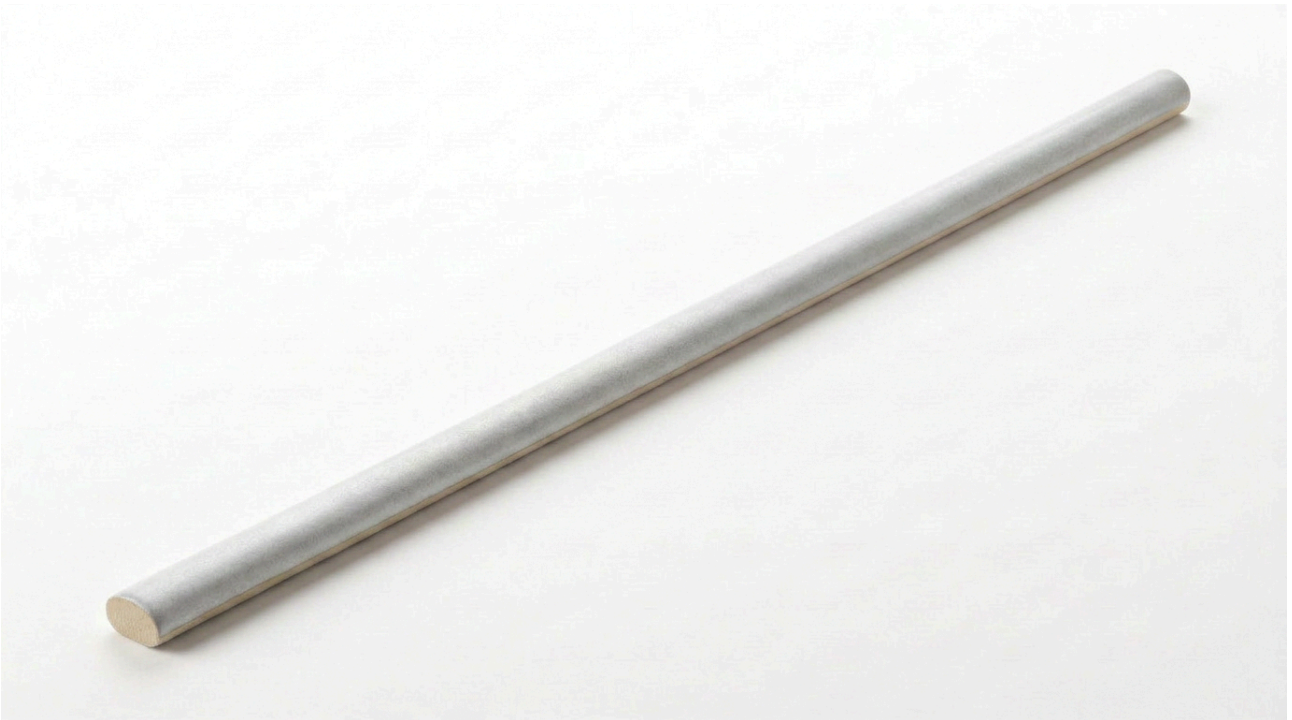

THE TILE  
AND STONE  
CENTER

---

**PRODUCT**  
**ARUBA SILVER MATT .39X9 TRIM**

---

Tile | .39"x9" | Porcelain

## TECHNICAL DATA

CODE: QUAU-SI-SBM  
NAME: Aruba Silver Matt .39x9 Trim  
SERIES: Aruba  
SIZE: .39"x9"  
FINISH: Matt  
LOOK: Subway Tile  
FROST RESISTANCE: Yes  
PEI: 4  
STYLE: Contemporary  
SUITABLE FOR: Indoor| Outdoor| Pool| Backsplash| Shower  
TYPOLOGY: Porcelain  
TYPE OF PIECE: Trim  
USE: Floor and Wall  
FAMILY: Tile