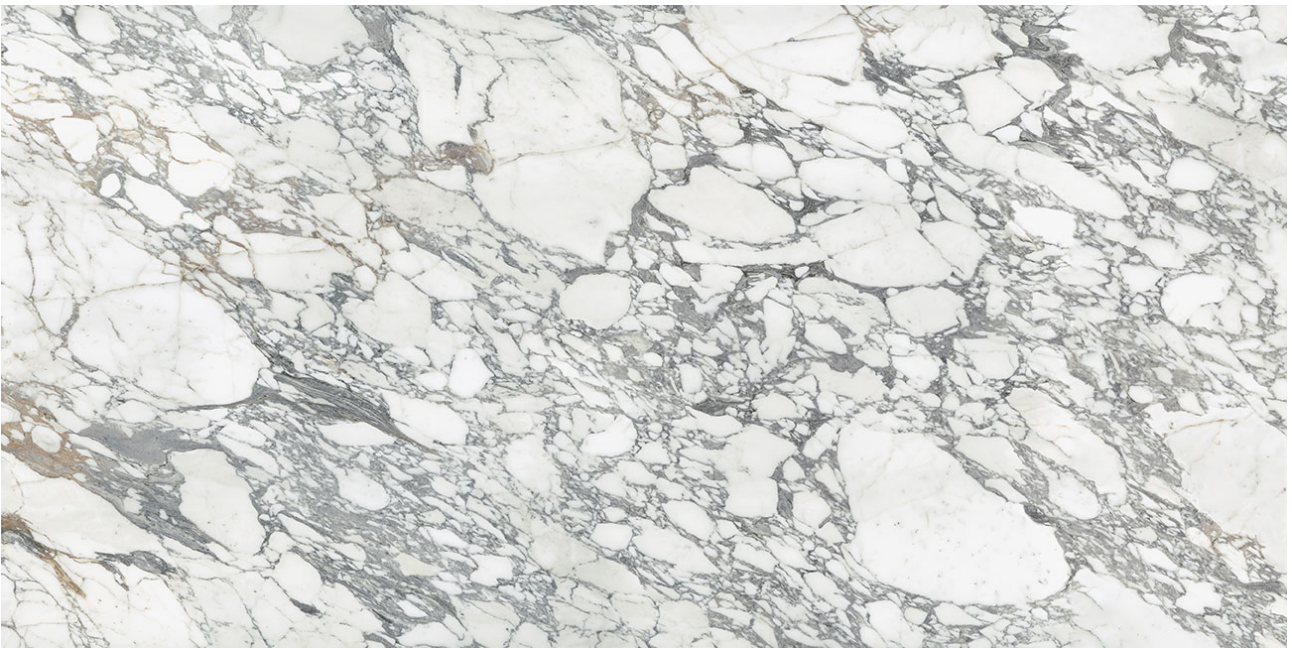

THE TILE  
AND STONE  
CENTER

---

**PRODUCT**  
**ROYAL STONEWORKS 63X126 ITALIAN ARABESCATO**  
**HONED**

---

Tile | 63"x126" | Sintered Slab

## TECHNICAL DATA

CODE: QUSW-IA-1H  
NAME: Royal Stoneworks 63X126 Italian Arabescato Honed  
SERIES: Royal Stoneworks  
SIZE: 63"x126"  
FINISH: Honed  
LOOK: Stone Look  
FROST RESISTANCE: Yes  
SHADE VARIATION: V3  
STYLE: Contemporary  
SUITABLE FOR: Indoor|Shower  
TYPOLOGY: Sintered Slab  
TYPE OF PIECE: Field Tile  
USE: Floor and Wall  
EDGE: Rectified  
FAMILY: Tile