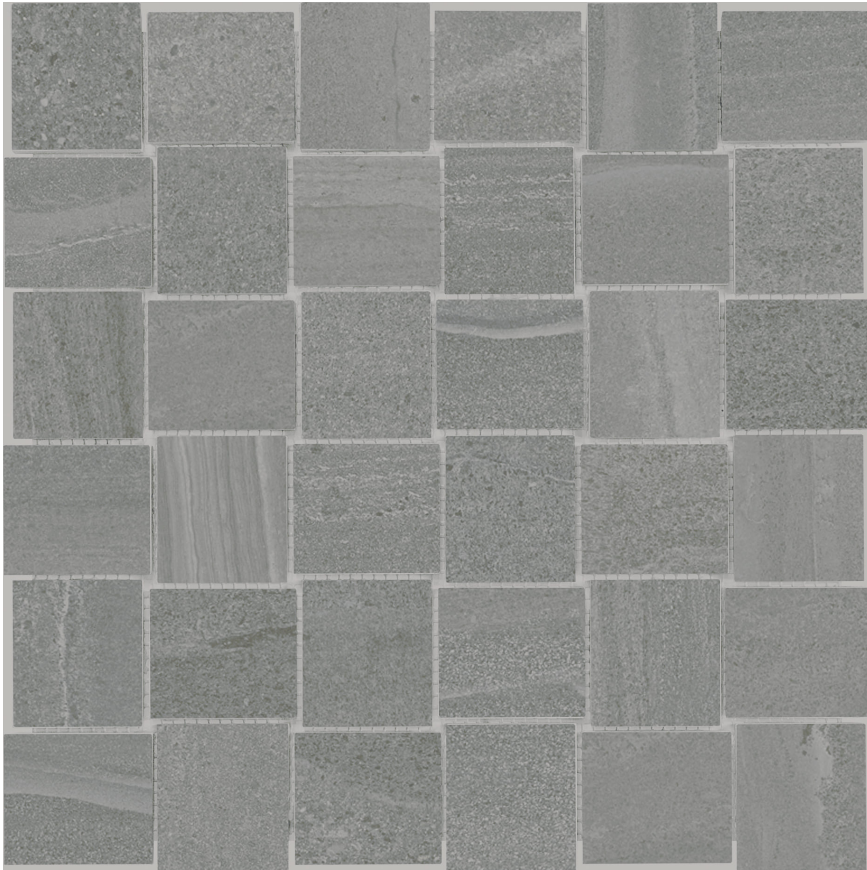

THE TILE  
AND STONE  
CENTER

---

**PRODUCT**  
**DAVENPORT 2X2 MICA**

---

Tile | 12"x12" | Pressed Glazed Porcelain

## TECHNICAL DATA

CODE: AC4501-00810  
NAME: Davenport 2x2 Mica  
SERIES: Davenport  
SIZE: 12"x12"  
FINISH: Matte  
LOOK: Stone Look  
FROST RESISTANCE: Yes  
PEI: 4  
SHADE VARIATION: V3  
SUITABLE FOR: Indoor| Outdoor  
TYPOLOGY: Pressed Glazed Porcelain  
TYPE OF PIECE: Mosaic  
USE: Floor and Wall  
BREAKING STRENGTH:  $\geq 350 \geq 1500$   
CHEMICAL RESISTANCE: CLASS B/CLASS A  
DCOF:  $\geq 0.50$   
FAMILY: Tile  
THICKNESS: 8.4mm  
NOTES: This product is special order and cannot be cancelled, returned, or refunded.